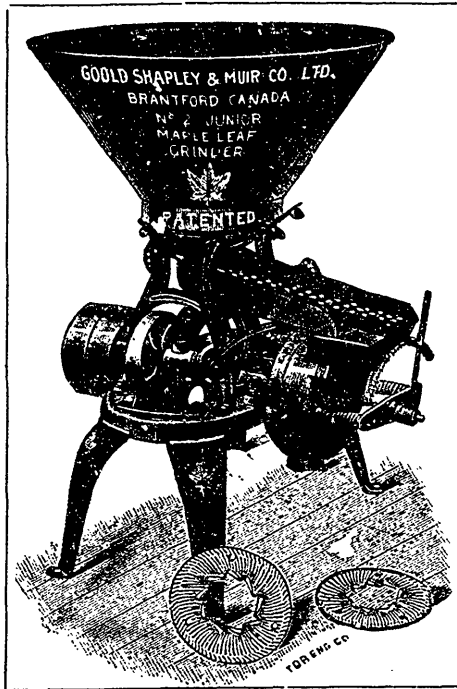

....A PERFECT GRAIN GRINDER....

The Patent Ball-Bearing

Junior Maple Leaf Grinder

WITH 8-INCH SINGLE BURRS.

MANY IN USE AND WORKING SUCCESSFULLY

The Junior Maple Leaf is especially adapted for Wind Mill, Horse or Tread Power, or any other power less than 8 or 10 horse.

It is supplied with two sets of Grinding Burrs, one for coarse grain and general purposes, and the other for hard grain and fine work.

The Patent Ball-Bearing takes the heavy back pressure of the burrs when at work, and greatly lessens the friction. In consequence the Grinder will do more with a given power than any other.