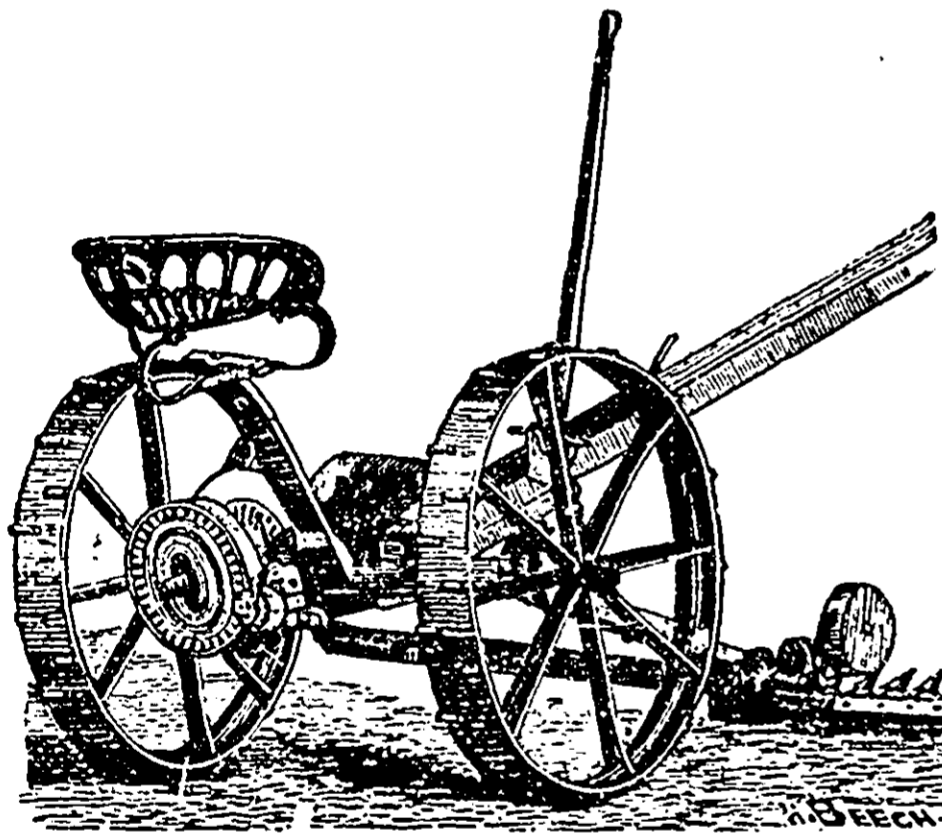

MODEL MOWER.

This Mower stands without a rival on the farm field. It is a perfect grass cutting implement; it has all the necessary conveniences that a first class mower requires. It is the simplest in Canada of any Mower made, and will do its work to the satisfaction of every farmer. One trial will convince you.