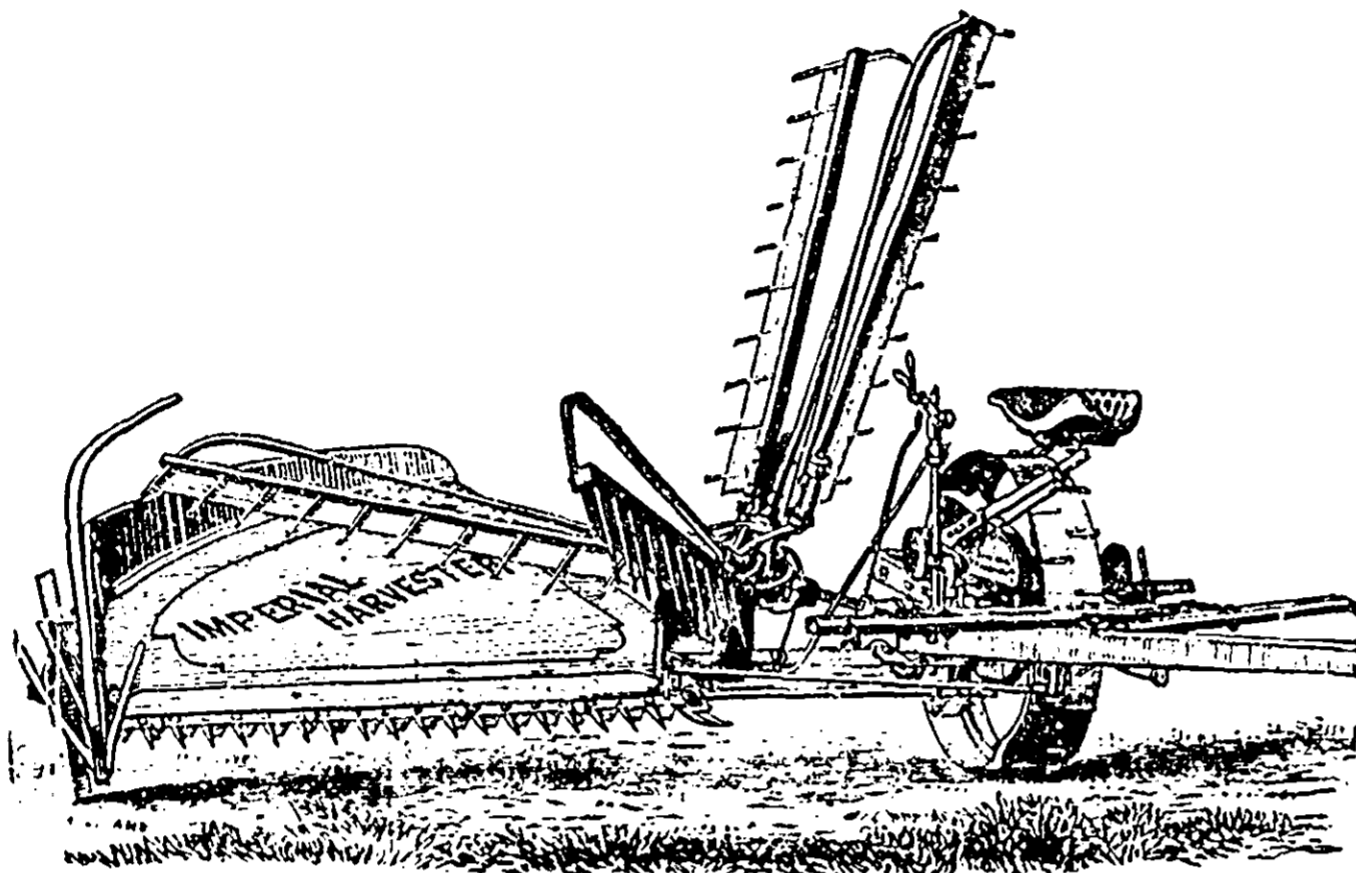

GLOBE AGRICULTURAL WORKS !

LONDON ONTARIO.

IMPERIAL HARVESTER.

The most perfect and complete Reaper in the world; It is the simplest in Construction; It is the Easiest to Operate; It is the Most Durable, and is the only machine with platform tilting independently of truck. It is the only single wheel Reaper with tongue bolted rigidly to frame; Has no side draft; has a 36 inch Drive Wheel to carry it over deep furrows; Cuts a stubble 12 inches high; will pick up any lodged or tangled grain; runs light, is strong, and has fewer attachments than any other machine; Has no gearing around the Drive Wheel to fill up with dirt; has Wrought Iron Frame where other machines have cast iron; two small levers operate the

machine; the driver is not pitched backward and forward in his seat when tilting, as he is with all other machines; seat and foot step adjustable; No weight on horse's necks; cuts a full swath, and lays off a fine gavel; It is the only Reaper provided with a choice of either of the Standard Rakes; it has all the latest and best improvements of the day, with more conveniences than any other machine; will cut any kind of grain, and work over any kind of ground; in fact it is the only perfect machine made. Agents of other machines may claim great advantages for their machines, and tell you they are selling the best, but we tell you here, that there is not

MODEL MOWER.

This Mower stands without a rival on the farm field. It is a perfect grass cutting implement; it has all the necessary conveniences that a first class mower requires. It is the simplest in Canada of any Mower made, and will do its work to the satisfaction of every farmer. One trial will convince you.