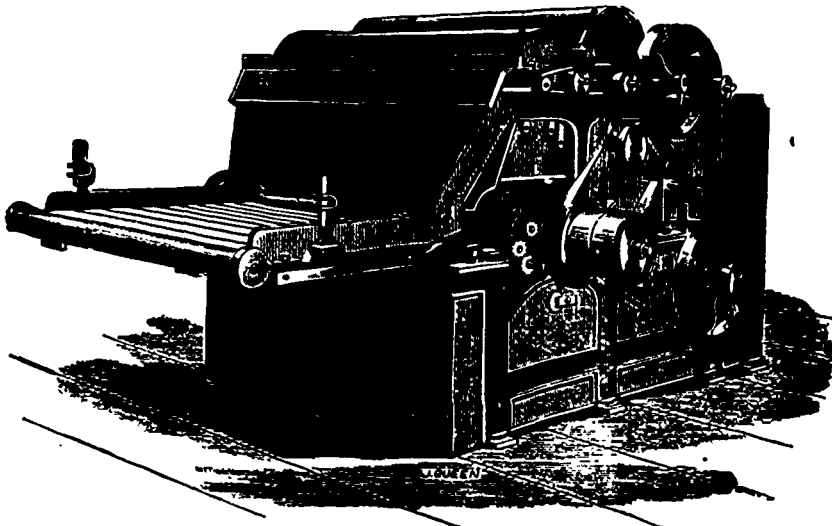

**RAG
MACHINES**

SHAKE

WILLOWS,

ETC.

IMPROVED DOUBLE ACTION BURRING MACHINE.

BRANCH WORKS

—FOR—

CLOTHING COTTON TAKERS IN.

3 YORK STREET, CHARLES STREET.

Charlton-on-Medlock. MANCHESTER.