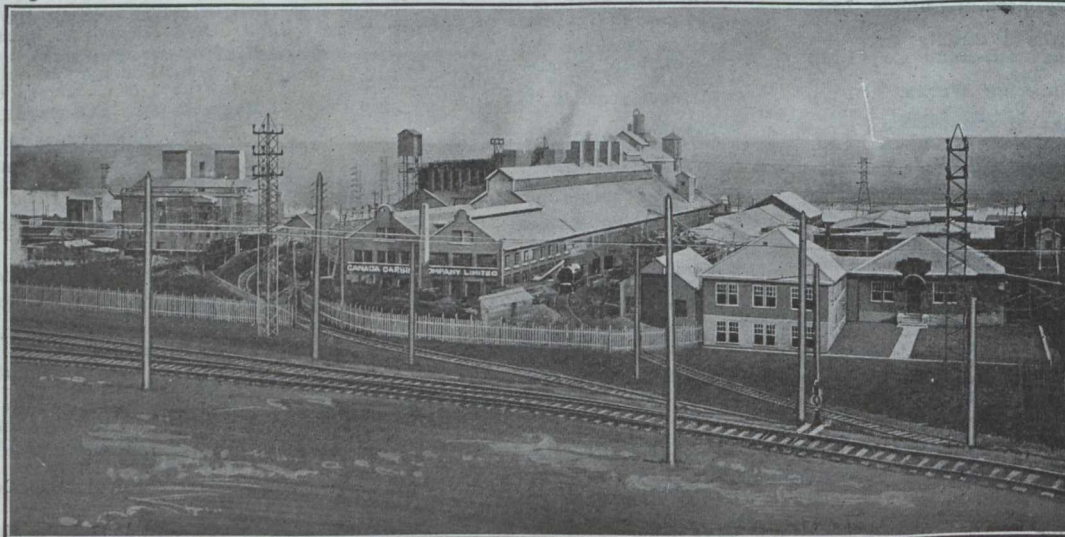

Pacific Coast Pipe Co., Limited

1551 Granville Street, Vancouver, B.C.

Works of THE CANADA CARBIDE COMPANY, LTD., Shawinigan Falls, P.Q.

CANADIAN CARBIDE GIVES THE **HIGHEST GAS-YIELD** AND **BEST LIGHT**