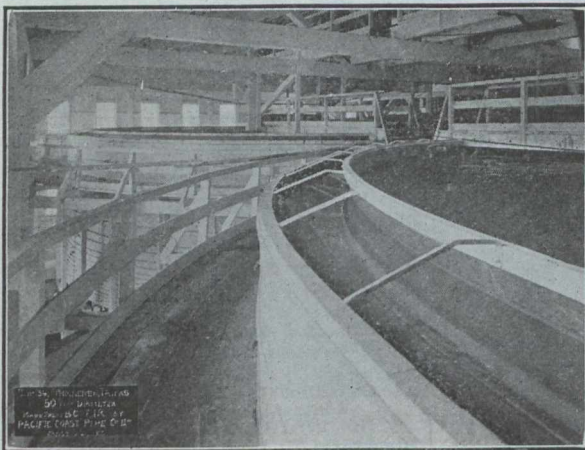

Sole Agents and Manufacturers for "Kilbourn's" Patent Tube Mill Lining

FOUNDERS PATTERNMAKERS MACHINISTS

BURNETT & CRAMPTON, Rigaud, Que.

Wood Mining Tanks

Of All Descriptions

Wood Stave Pipe

ILLUSTRATION SHOWS DORR THICKENER TANKS 50 FEET DIAMETER. MADE FROM B.C. FIR. INSTALLED BY US.