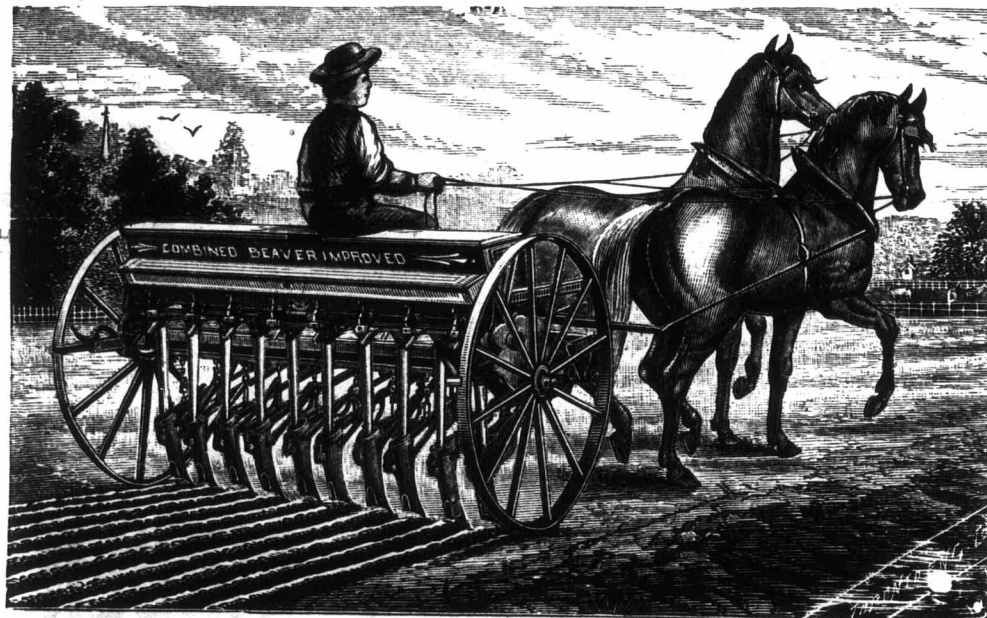

The BEAVER IMPROVED SEEDER and DRILL.

IS MANUFACTURED ONLY BY THE MASSON MANUFACTURING COMPANY, OSHTAWA, O'NT.

We know that it has Steel Drag Bars, Steel Frame, Steel Axle and Steel Distributor Rods. We know that we use nothing but the best materials, and employ only the best workmen. We know that it is the only Seeding Machine manufactured in Canada that is geared at both ends, thereby overcoming all bunching and uneven sowing in grain.

We know you can stop half the machine while your horses are in motion and go on sowing with the other half. We know that it will please you in every respect.

We know you can change from drilling to broadcasting without removing a bolt, spring or nut. We know that if you examine the BEAVER IMPROVED before buying you will have no other.

We know that it will afford us the greatest pleasure to send you our illustrated Paper free. 267-b

HUDSON BAY CO. FARMING and GRAZING LANDS FOR SALE.

This Company has For Sale Land in every Township in Manitoba and the North-west Territories. Their Title is Direct from the Crown.

PRICES MODERATE. TERMS OF PAYMENT LIBERAL.

These Lands have been Surveyed by the Government, and Inspected and Reported upon by the Company's Agents. The Government Township plans can be seen in the Company's Office, No. 208 Main street, Winnipeg. There are no Conditions, but a Deed will be given on full payment being made.

COAL LANDS.

The Company also own Lands in all the Coal Bearing Districts.

TOWN LOTS.

Lots for Sale in Winnipeg, Rat Portage, Portage la Prairie, West Lynne, Edmonton, Fort Qu'Appelle, Prince Albert and Newdale. Full Information can be obtained on application at the Company's Office. Maps, &c., sent to any address.

C. J. BRYDGES, Land Commissioner.

Winnipeg, 1st Dec., 1887.

BOUND VOLUMES

—OF THE—

FARMERS' ADVOCATE FOR 1887

We have also a few volumes of 1884 and 1885 left. Price $1.00. Address

FARMER'S ADVOCATE OFFICE, London, Ont.

BRICK AND TILE MACHINERY AND CLAY CRUSHERS. THE BEST IN THE WORLD.

Address J. W. PENFIELD & SON, Willoughby, O. P. O. Box 6.

HARKNESS' BRONCHIAL SYRUP

For the cure of Colds, Coughs, Bronchitis, Croup, Whooping Cough, Hoarseness, Spitting of Blood, Pain or Oppression of the Chest, and all affections of the Lungs, Throat, Chest and Pulmonary Diseases. Where there is a tendency to consumption the timely use of this preparation will effect a speedy cure. Price 25 and 50 Cents per Bottle.

MANUFACTURED ONLY BY

HARKNESS & CO., 268 DUNDAS-ST., LONDON, ONT.

Ontario Veterinary College

TEMPERANCE STREET, TORONTO.

The most successful Veterinary Institution in America. All experienced Teachers. Fees, Fifty Dollars per Session. Session 1888-9 begins Oct 21st. Apply to the principal, PROF. SMITH, V. S., Edin. TORONTO, CANADA. 261-v

DRS. ANDERSON AND BATES—Eye and Ear Surgeons, 34 James Street, Hamilton, Ont. Exclusive attention given to the treatment of the various diseases of the EYE and EAR.

CROSS EYES STRAIGHTENED 256-y