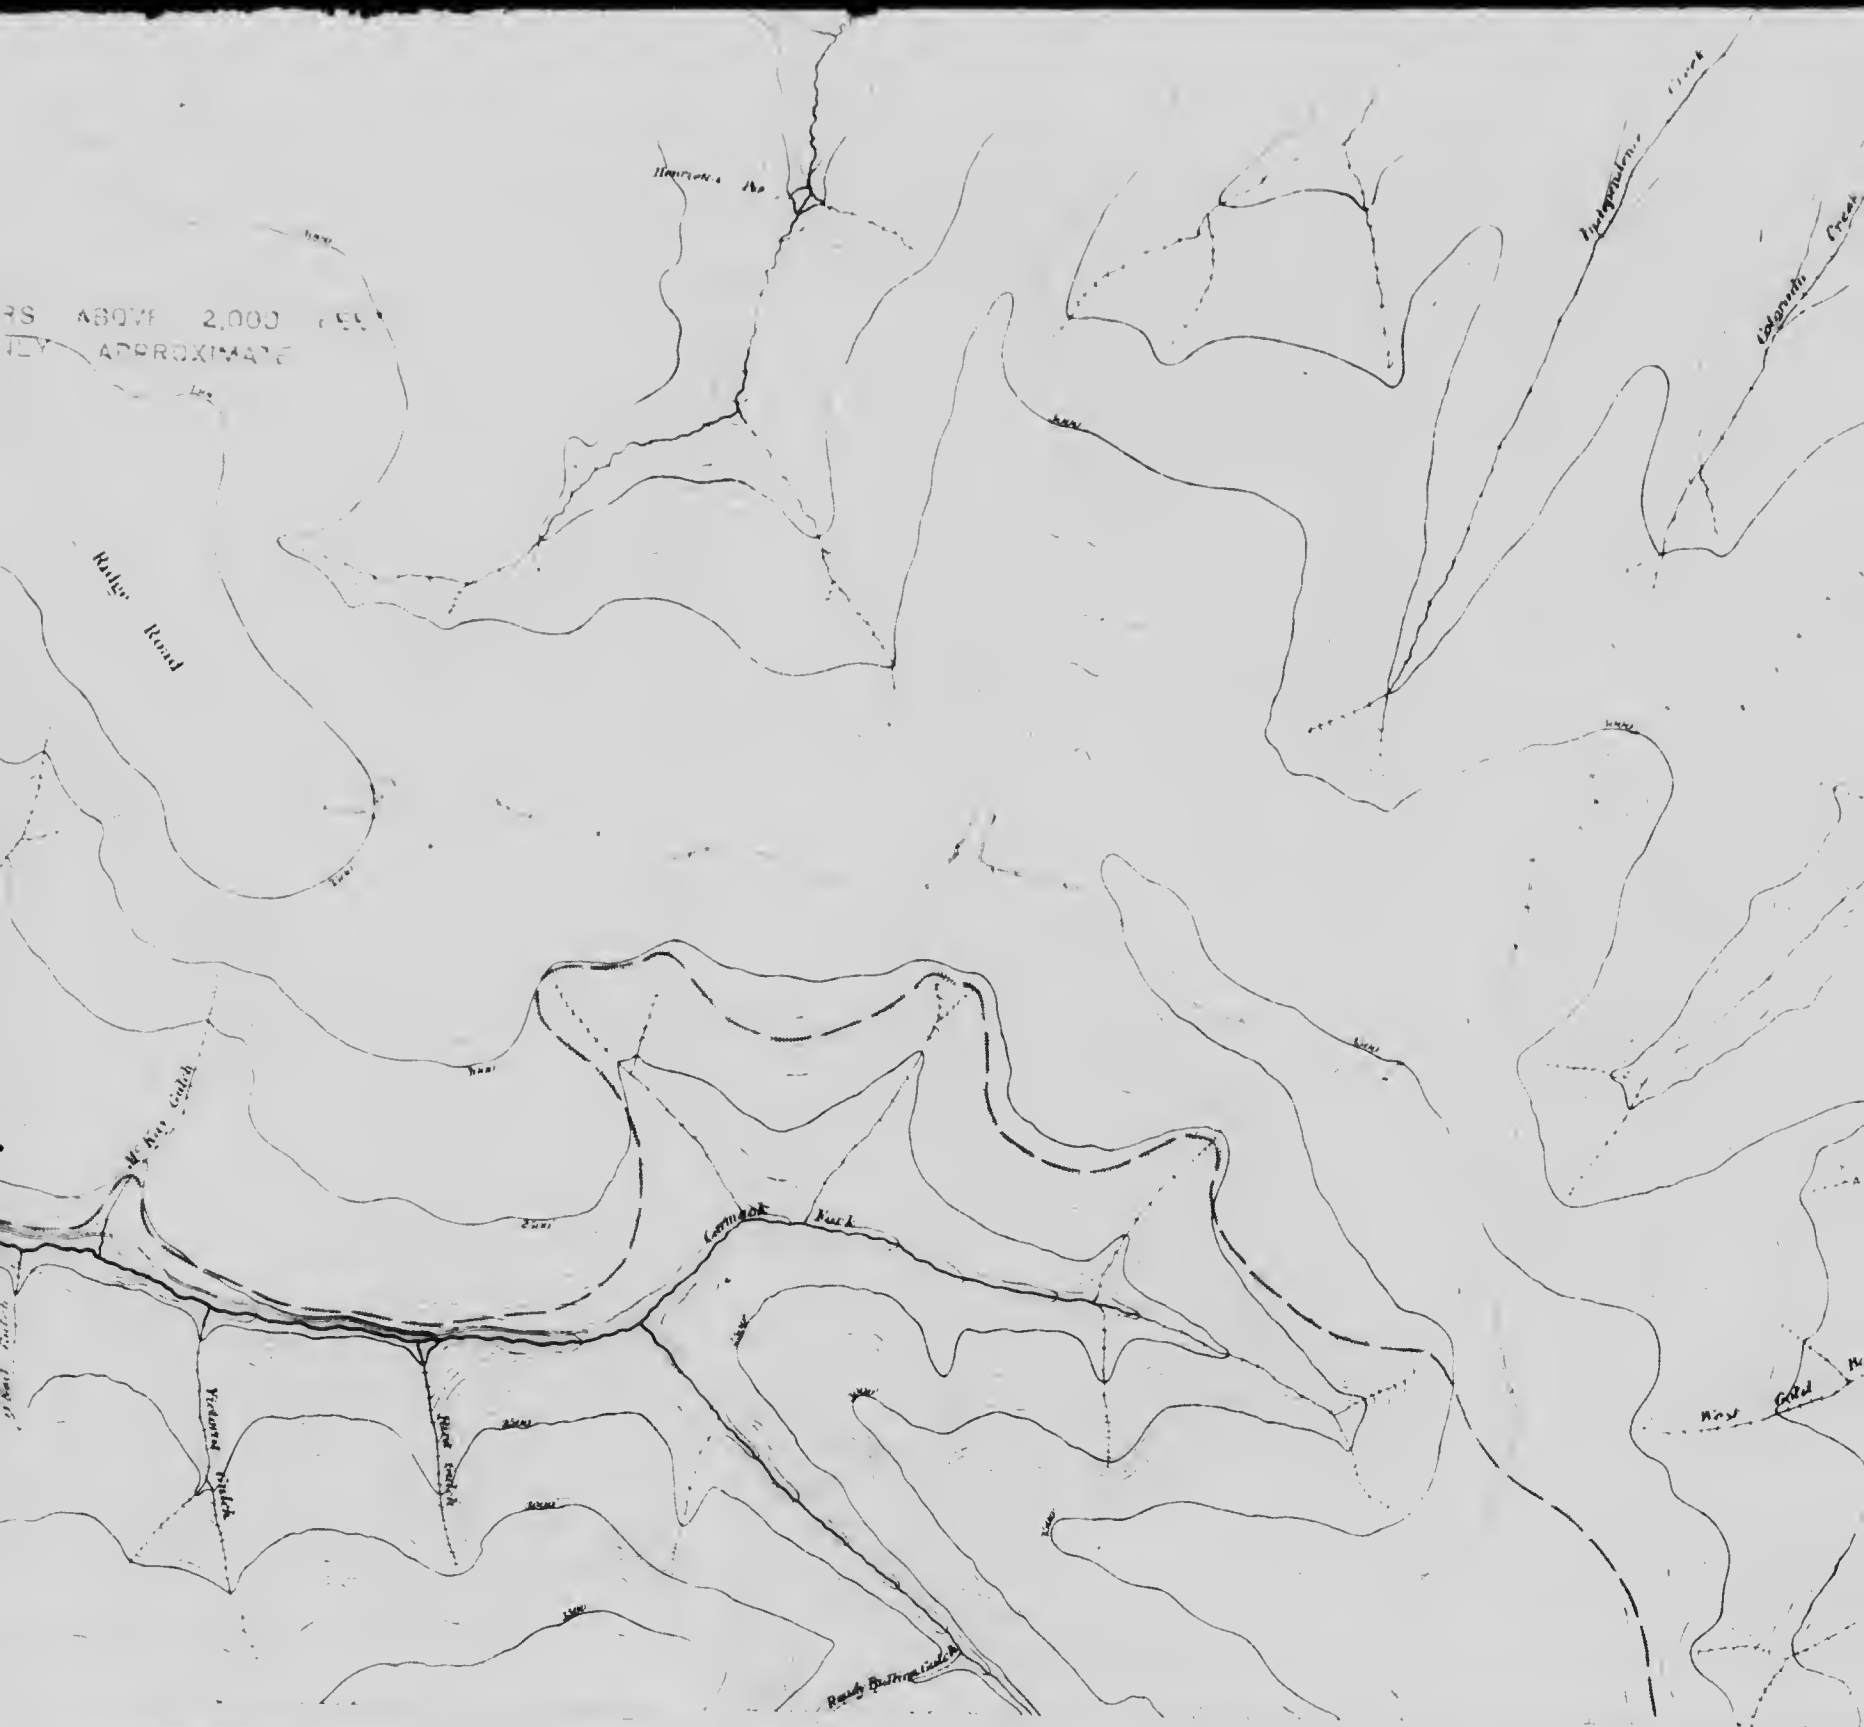

RS ABOVE 2,000 FEET
ONLY APPROXIMATE

SECTION ACROSS BONANZA VALLEY AT KING SOLOMON HILL
Scale 1000 feet to 1 inch