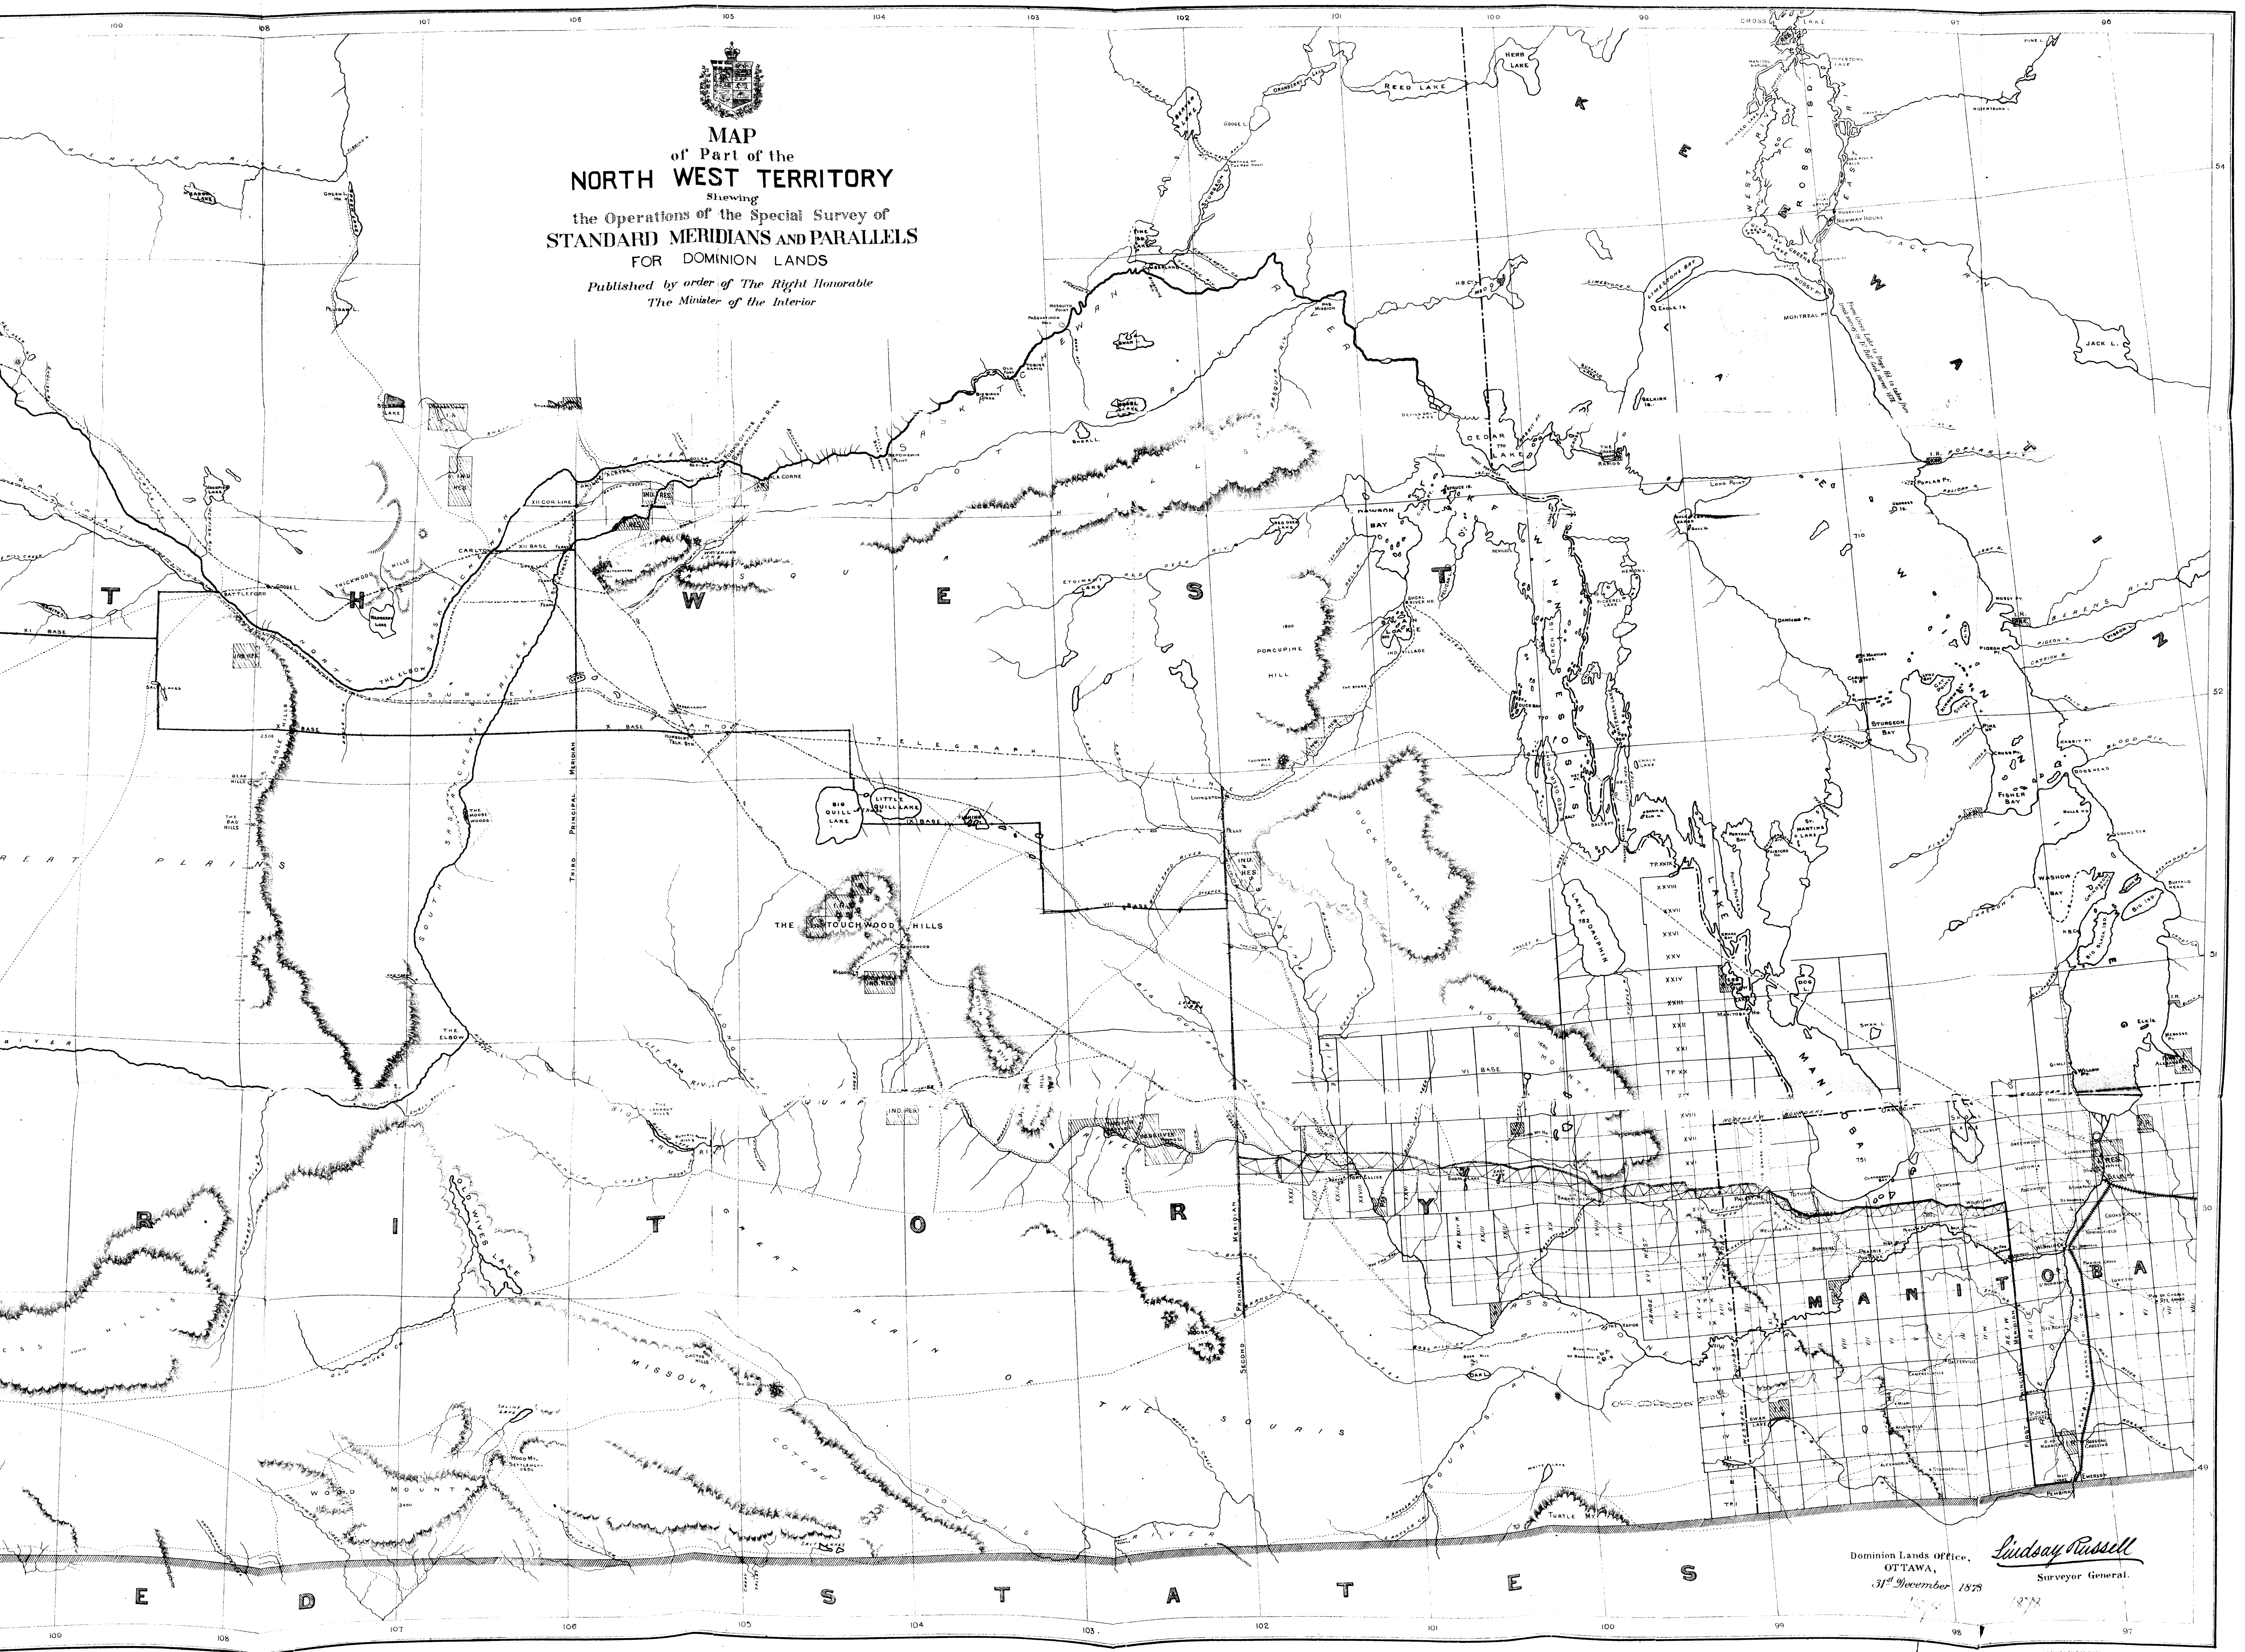

MAP
of Part of the
NORTH WEST TERRITORY
Showing
the Operations of the Special Survey of
STANDARD MERIDIANS AND PARALLELS
FOR DOMINION LANDS
*Published by order of The Right Honorable
The Minister of the Interior*

Dominion Lands Office,
OTTAWA,
31st December 1878

Lindsay Russell
Surveyor General.