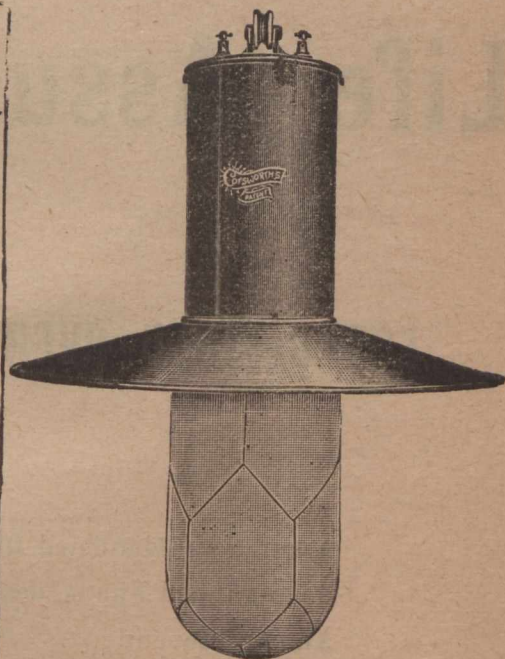

THE FINEST AND CHEAPEST **ARC LAMP** MADE. THE MARVEL OF THE AGE.

Self-Focussing. Very Efficient.
Well Finished.

British Workmanship.
Simple and Effective.
Cheap and Reliable.

- Street Lighting Arcs.
- Factory Lamps.
- Alternating Arcs.
- Inverted Lamps.
- Enclosed Arcs.
- Photographic Lamps.
- Double Carbon Lamps, &c., &c., &c.

Metallic Brake. Accurate Feed.
Well Designed.

(1/3 full size.)

Price, all complete, \$20 F.O.B. at London.

Cotsworth Arc Lamp & Electric Lighting Syndicate, Limited,
25 Victoria St., LONDON, S.W., ENGLAND.