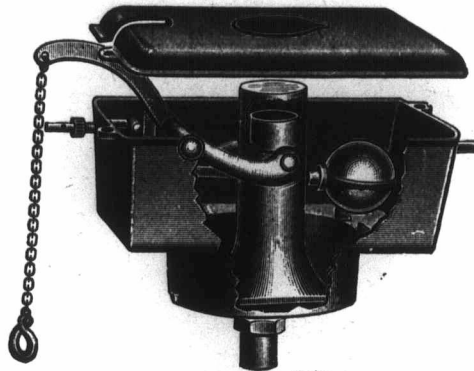

Order Shapes under Name given. Names in Rings indicate Shapes. All Made to Order.

Dart Spring & Safe Company

Manufacturers of

BENT STEEL, FIRE AND BURGLAR

PROOF SAFES. : : :

West Bromwich, - ENGLAND

Special Prices to Canadians under the New Tariff, 33 1-3 per cent. in favour of Great Britain.

... TRY ...
John Wheeler & Son,

For Water Closet Cisterns and Pumps, etc.

LANGLEY, Near Birmingham, Eng.

Special Prices to Canadians under New Tariff, 33 1-3 per cent. in favour of Great Britain.

DOCKS!

ESTABLISHED 1820.