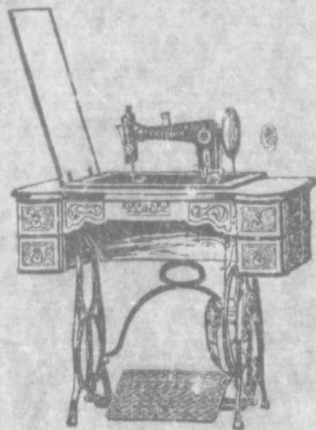

House Furnishings Building—Third and Fourth Floors

THE T. EATON CO. LIMITED
TORONTO CANADA