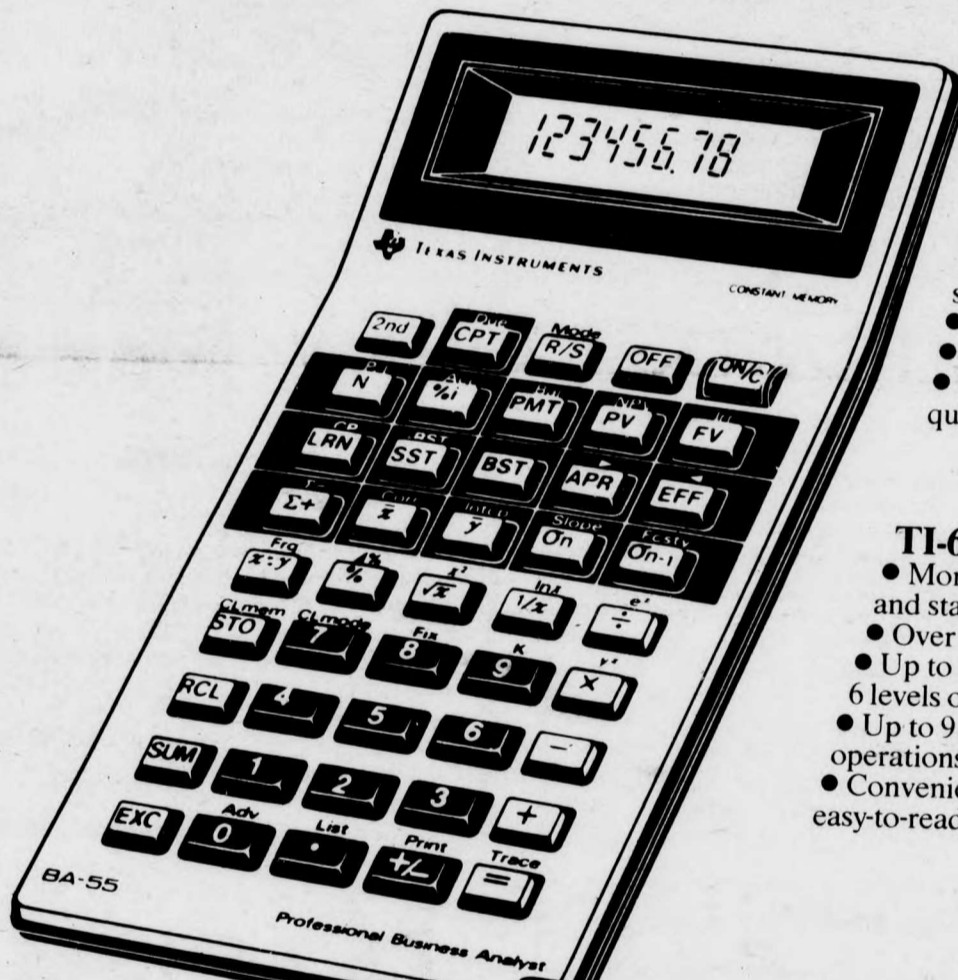

BA-55

- Operates in three modes: financial, cash flow and statistical.
- Tilt-top styling makes the big 8-digit LCD display even easier to read.
- Constant Memory™ feature allows the calculator to retain stored data even when the power is switched off.
- 32-step programmability and 5 constant memories.
- APD™ Automatic Power Down.
- Comes with handy problem-solving guidebook and quick reference booklet.