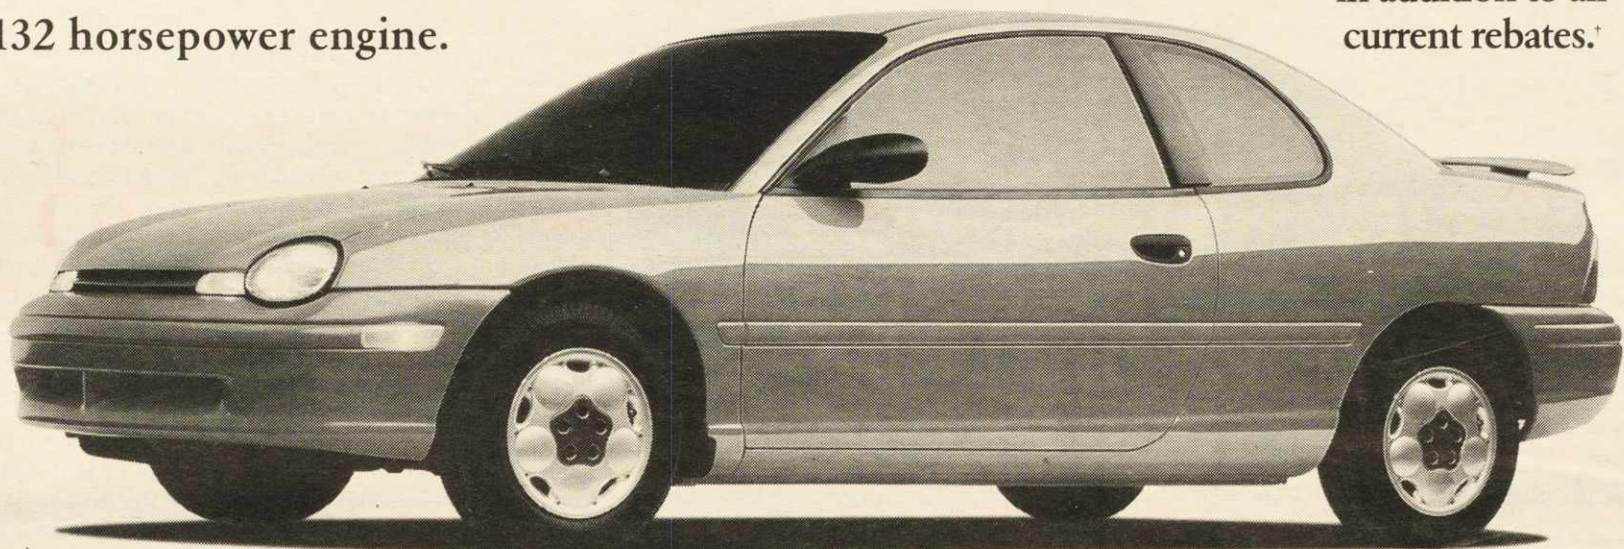

neon **EX**celeration:

The resulting movement of graduating students to a Chrysler dealership after reading they can receive an extra $750 rebate on a hot looking 2-door with a gutsy 132 horsepower engine.

Graduate
rebate of
$750
in addition to all
current rebates.*

1996 Neon Ex Available Features Include:

- 2.0L 16V 132 hp SOHC engine
- Dual air bags
- Automatic transmission
- Side door impact beams
- AM/FM stereo cassette with 6 speakers
- Air conditioning
- Rear spoiler
- 14" deluxe wheel covers
- Dual outside remote mirrors
- Fuel economy -5.8L/100 km hwy*
  -8.4L/100 km city*

Our $750 Graduate rebate applies to all 1996 Chrysler and Jeep/Eagle vehicles.†

Official Sponsor of the Canadian Olympic Team

SEE YOUR ATLANTIC CHRYSLER DEALERS.

*Based on Transport Canada approved test methods, with a 5-speed manual transmission. Your actual fuel consumption may vary. †Limited time offer. Some restrictions apply. Offer applies to retail purchases for personal use only on select models excluding Dodge Viper. This offer can be combined with any other publicly advertised offer currently available from Chrysler Canada Ltd. Offer applies to 1996, 1995, and 1994 University or College graduates. See dealer for details. © Official Mark of the Canadian Olympic Association.