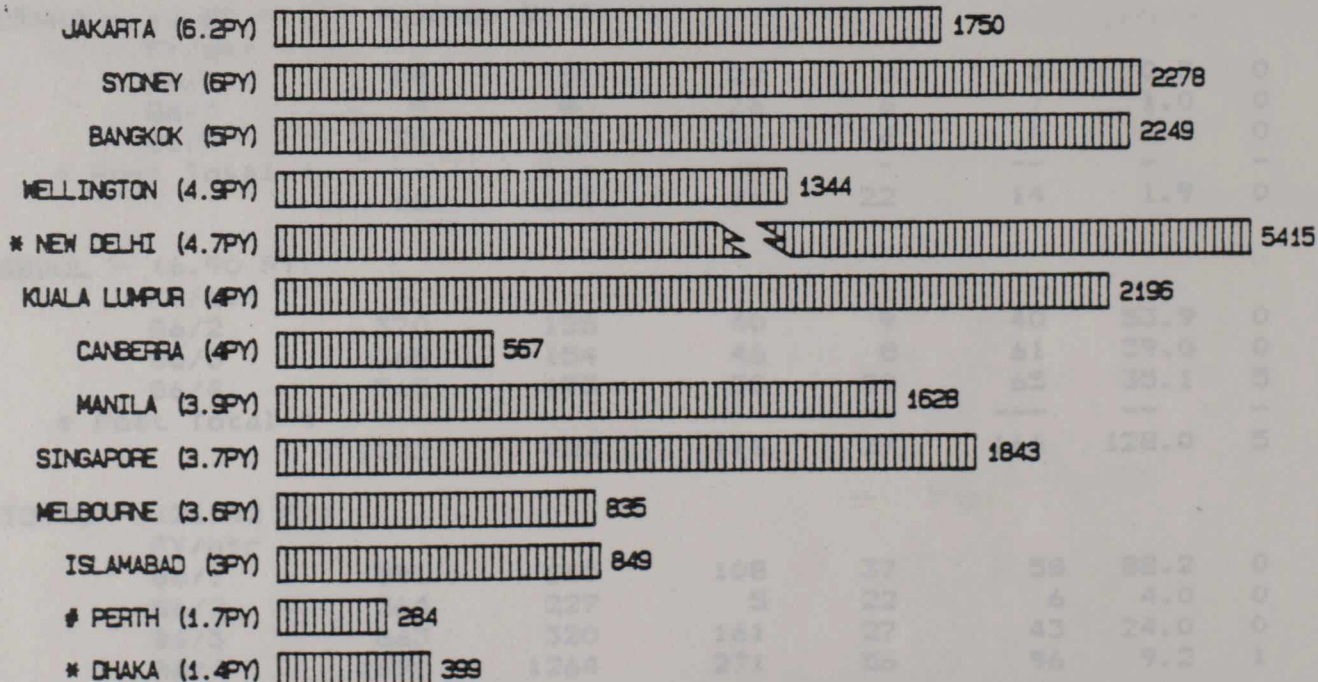

* 3 of 4 reports received

post closed 1/87