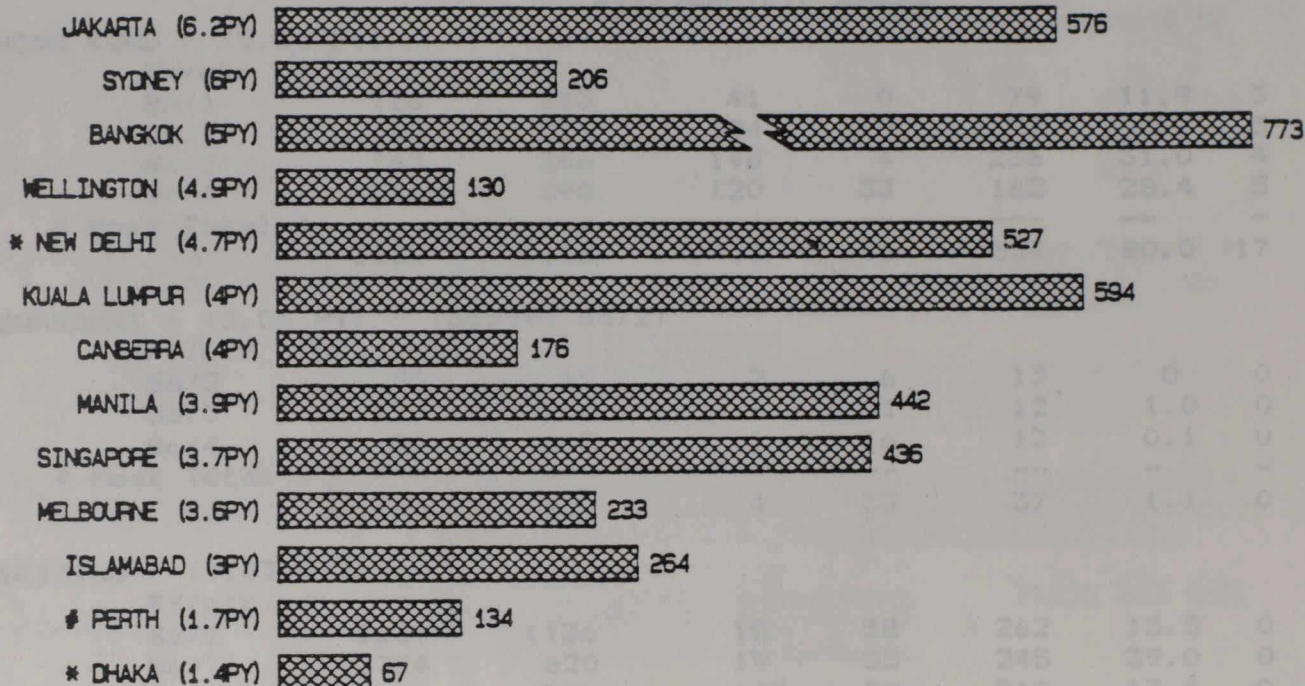

SELECTED WORKLOAD INDICATORS

FY APRIL 1986 - MARCH 1987
ASIA PACIFIC SOUTH POSTS

(PY refers to Trade Program PYS)

CANADIAN BUSINESS VISITORS

CANADIAN TRADE ENQUIRIES