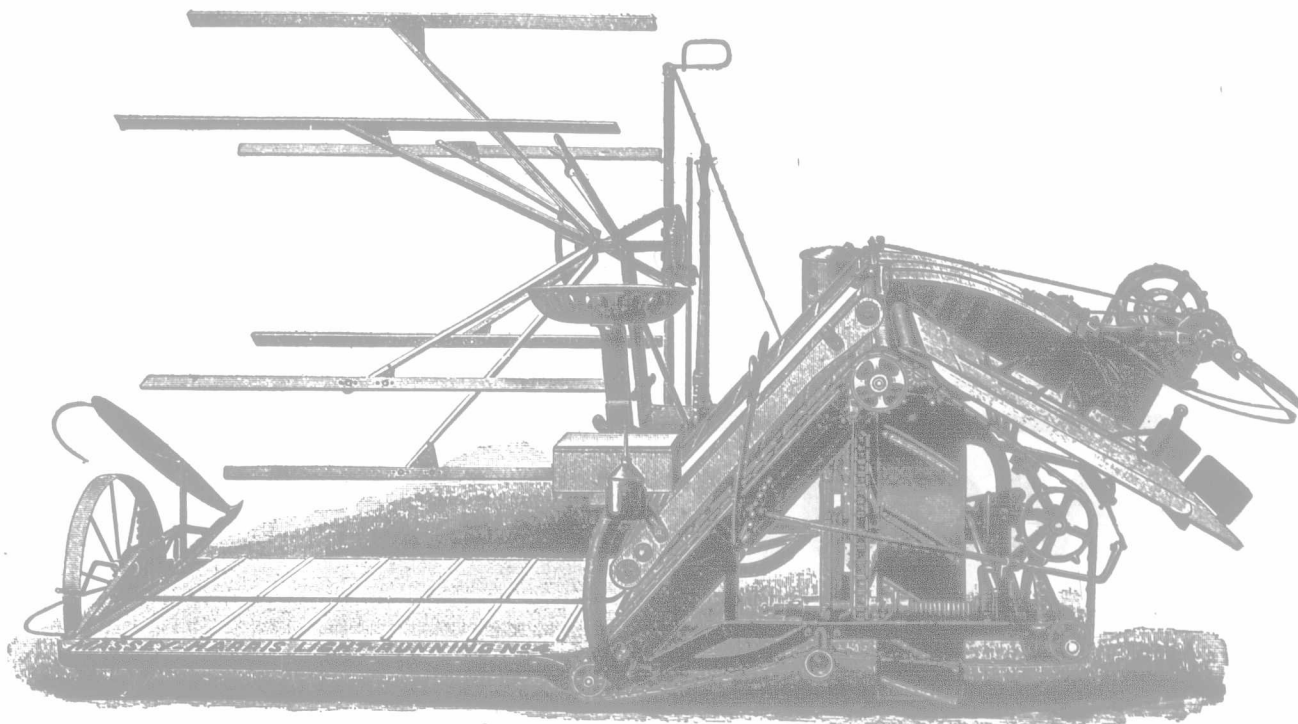

5,000 Men Wanted--Farmers

To Operate our Binders in the Western Harvest of 1905.

We Guarantee Big Profits, Exemption from Worry, Absolute Satisfaction.

6, 7 and 8 ft. Cut.

Pole Truck or Forecarriage can be used with each size of machine.

The Ever-Reliable, Efficient, Enduring

MASSEY-HARRIS BINDER

T. H. MAXWELL

Manufacturer of

All-wood Pumps, Wood Head, fitted for 1 1/2 and 1 3/4 inch iron pipe. Our Own Patent Force Pump, Deep-well Steam Pumps, Well-drilling Machinery and Wells Drilled.

Our Force Pump is especially adapted to this northern country. We guarantee it to be frost-proof, and will go into a five-inch pipe.

Do not let any one cut off your well casing and let drainage of your yard get into your well. Our pumps are made in this country—you cannot expect a pump made in a southern climate to stand the cold as ours will.

We sell the famous JOHN CURRY PUMP. Mail orders promptly attended to. We want your custom, and we guarantee our pumps.

178 Rupert Street, WINNIPEG, MAN.

WHILE THEY LAST

$29.50 Cash

will buy a High-Grade, Cone Bearing, Drop Head

SEWING MACHINE

with an

Unlimited Guarantee

from

Smyth, Hardy & Co.

Box 3, - Calgary, Can. Cor. 7th Ave. and 1st St., East.

EDMONTON

Green & McLean, Edmonton, Alta.