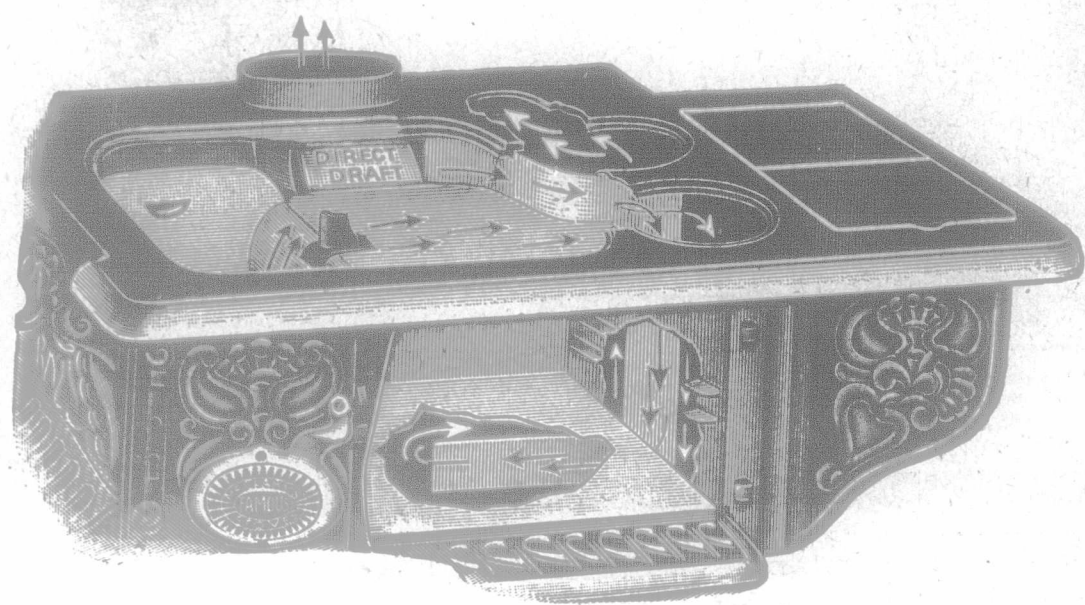

Vol. LIII.

LONDON, ONTARIO, SEPTEMBER 12, 1918.

No. 1355

Secret of the Pandora Magic

No other range has a flue system just like that of the Pandora.

The flue system of the Pandora Range makes the almost magical efficiency of the Pandora oven—conserves the heat in the range to do its maximum of work under the covers, in the oven, in the reservoir and in the warming closet.

The Pandora flue system is the secret of the Pandora baking efficiency, the Pandora fuel economy and the complete control which makes baking

and cooking a pleasure and lightens all the other kitchen work.

Note how the Pandora flue system carries the heat to every part of the range, surrounding the oven in walls of heat under perfect control.

See how the heat passes the length and depth of the hot water reservoir.