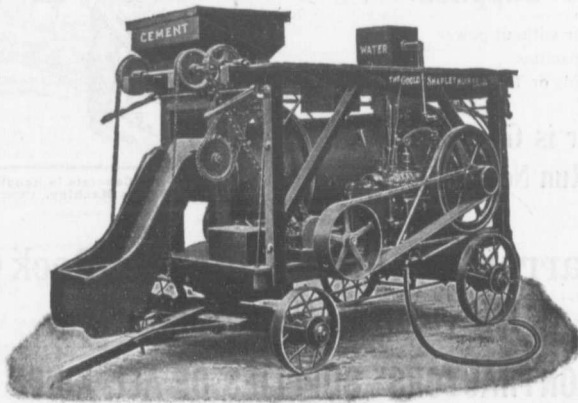

Ideal Automatic Concrete Mixers

The Only Successful Automatic Mixer Made

We also manufacture **Windmills, Tanks and Towers** for Waterworks, Fire Protection, Etc.

WE INVITE CORRESPONDENCE

GOOLD, SHAPLEY & MUIR COMPANY, LIMITED
BRANTFORD, CANADA