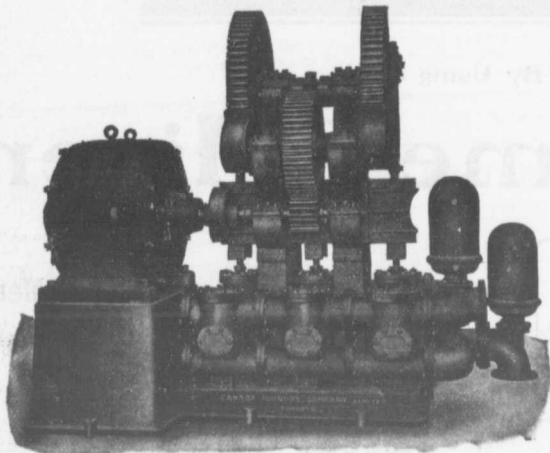

Triplex Power Pumps

Belted or Direct-Connected to
Electric, Steam or Gas Motors

Highly recommended where a constant delivery of water under pressure is desired.

All styles and sizes for all duties.

A full line of waterworks' supplies carried in stock.

Write for Catalogue.

C. G. E. Motor Direct-Connected to Double Acting Triplex Pump.

CANADA FOUNDRY CO., Limited

Head Office and Works: TORONTO, ONT.

District Offices: MONTREAL HALIFAX OTTAWA WINNIPEG VANCOUVER ROSSLAND