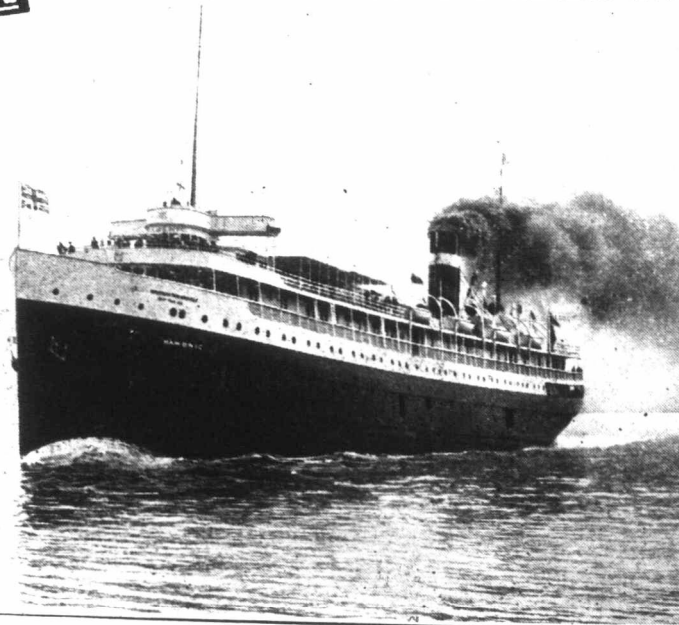

Plan—20 year Endowment. Amount $1,000
Age at issue 21.
Premium $42.55. Issued 1892. Matured 1912
The insured paid in 20 years to
The Great-West Life Assurance
Company ..... $ 851.00
Received from The Great-West
Life..... 1,391.00

Profit..... $ 540.00

$42.55 deposited annually for 20
years at 4% will amount to... $1,394.91

Received from the Company..... 1,391.00

$ 3.91

Had the Company paid $3.91 more profit the insured would have received 4% compound interest besides having his protection without cost.

The
Great-West Life
Assurance Company
Head Office, WINNIPEG

SURPLICE LAWNS

of Linen or Cotton, in sheer or close weaves up to the finest grades, at unequalled values—pure white bleach—durable—makes—qualities and prices for all requirements.

Samples with prices submitted on request.

JOHN CATTO & SON
55-61 King Street East - Toronto

MEMORIAL WINDOWS

Scripture subjects skilfully treated in richest

English Antique Glass

Quality has first place with us.

Robert McCausland, Ltd.
141-143 Spadina Ave., Toronto.

NORTHERN NAVIGATION CO., Limited

"A Fresh Water Sea Voyage"

to S. S. Marie, Port Arthur, Fort William and Duluth.

Sailings from Sarnia, Mondays, Wednesday and Saturday.

Special Grand Trunk train service between Toronto and Sarnia Wharf, via Hamilton and London, connecting with steamers.

TICKETS AND INFORMATION FROM ALL RAILWAY AGENTS, OR THE COMPANY AT SARNIA, ONT. OR COLLINGWOOD, ONT.

"That Georgian Bay Trip"

to Mackinac Island, S. S. Marie and way Ports, via North Channel.

Sailings from Collingwood and Owen Sound, Tuesdays, Thursdays and Saturdays.

"Among the 30,000 Islands"

Effective June 16th—Daily Service, Sunday excepted, between Parry Sound, Penetang and way ports. Special Grand Trunk Service between Toronto & Penetang