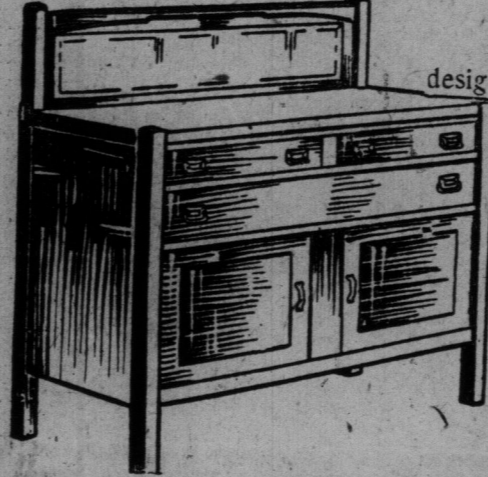

8-Piece Dining Suite, $88.15. Buffet has 50-inch case, massive design. Bevelled plate mirror. Extension Table—heavy pedestal base—45-inch top. Diners have full box seats, shaped panel backs, slip seats of genuine leather. Regularly $116.75. Today, $88.15.

Buffets, $33.45

Regularly $48.50.

As illustrated. Quarter-cut oak, mission design. 50-inch case. Bevelled plate mirror. Today, $33.45.

Extension Tables, $20.45

Solid oak, round barrel pedestal with shaped legs, 45-inch top. Regularly $27.75. Today $20.45.

Set of Dining Chairs, $31.50.

Quarter-cut oak, fumed and golden finish. Shaped panels and top rails. Full leather seats. Regularly $38.75. Today, $31.50.

Buffets, $32.75.

Quarter-cut oak, golden and fumed finish. Shaped mirror. Regularly $39.75. Today $32.75.