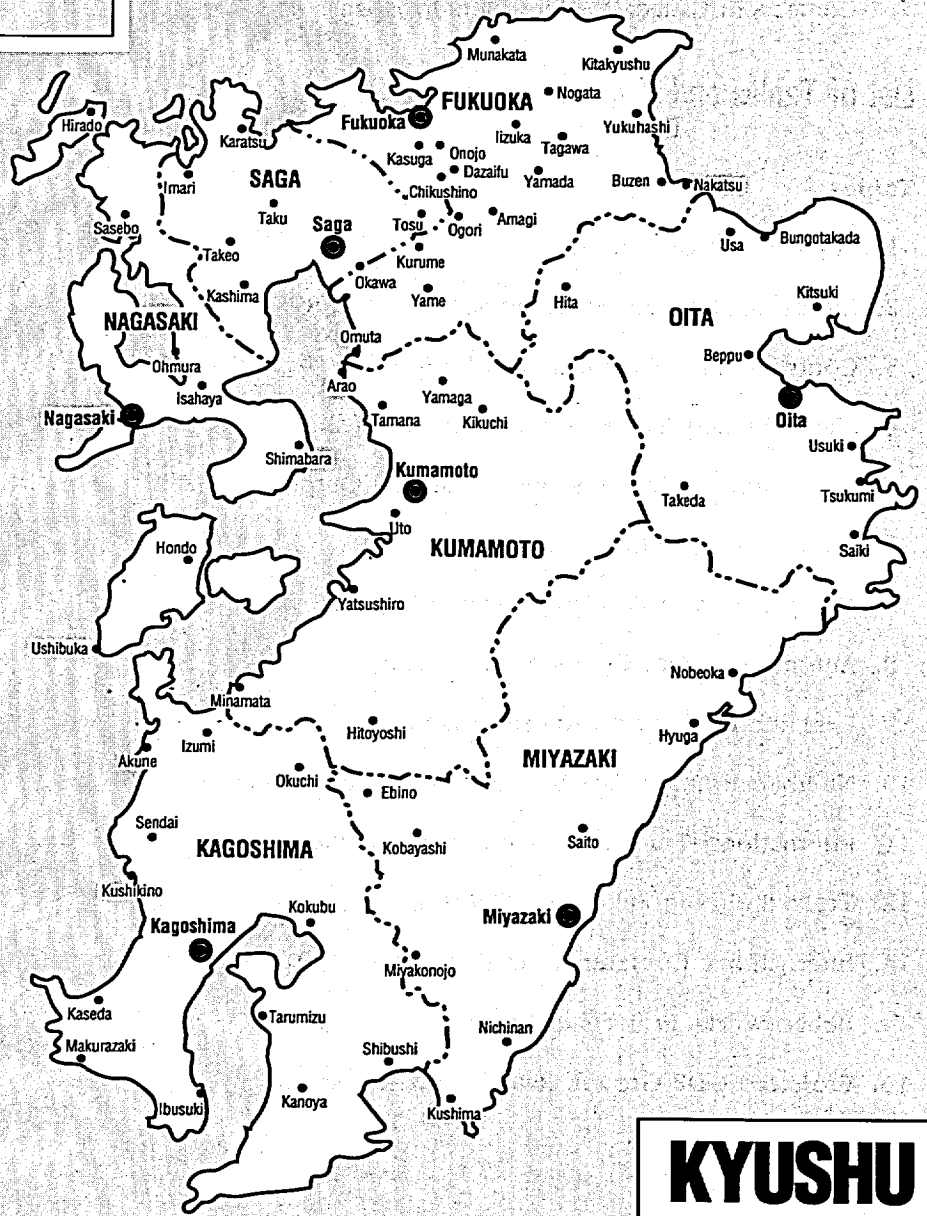

SEA OF JAPAN

EAST CHINA SEA

**LEGEND**

0 10 20 30 40 km

- Prefecture Boundaries
- Prefecture Capitals
- Cities

**KYUSHU**