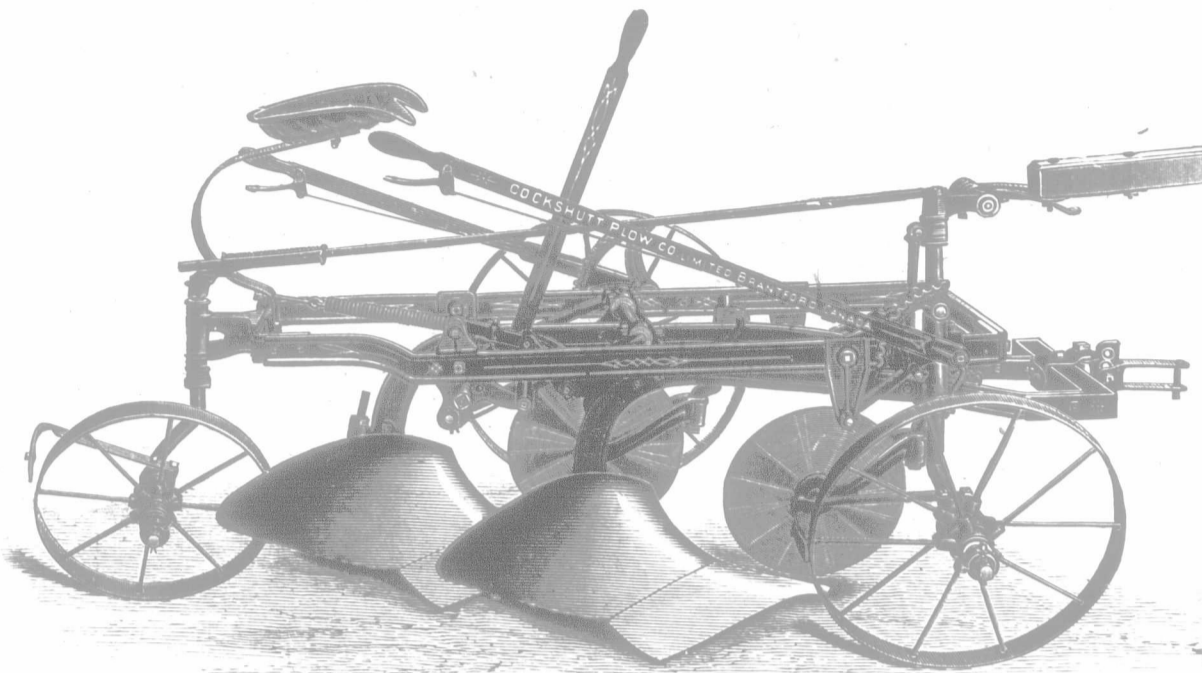

IT LEADS ALL OTHERS

Its Work
Fills
the
Bill.

Lightest
Draft.
Easiest
Handled.

THE COCKSHUTT HIGH-LIFT GANG

IT IS THE FARMER'S FAVORITE.

WRITE FOR FURTHER DESCRIPTION.

COCKSHUTT PLOW CO., LIMITED,

FACTORY: BRANTFORD.

[SYMPTOMATIC ANTHRAX VACCINE]

WE SUPPLY THIS VACCINE IN TWO FORMS:

A. SINGLE VACCINE: each case containing ten doses. With this the animal is vaccinated but once. Price per case..... **\$1.50.**

B. DOUBLE VACCINE: each case holds two vials—No. 1 containing ten doses of Primary or Weaker Vaccine; No. 2 containing ten doses of Secondary or Stronger Vaccine, which is injected eight days after the Primary (No. 1) Vaccine has been used. Price per case..... **\$2.00.**