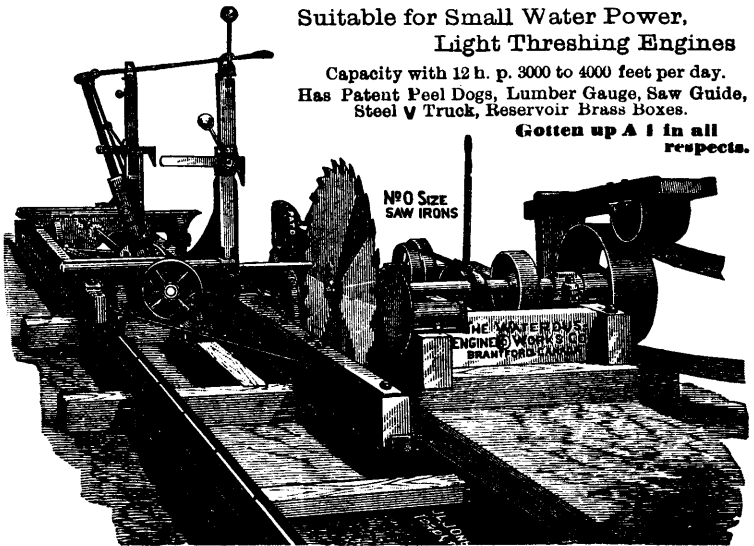

# WOOD SEPARABLE PULLEY:

Best Belt Surface.

Best Shaft Fastening through the Wood, bush system.

70 per cent. Lighter than Iron.

30 to 60 per cent. More Power with Same Belt, with Less Tension.

SEND FOR CATALOGUE.

# CHEAP AND THOROUGHLY GOOD SAW-IRONS

Suitable for Small Water Power,

Light Threshing Engines

Capacity with 12 h. p. 3000 to 4000 feet per day.

Has Patent Peel Dogs, Lumber Gauge, Saw Guide, Steel V Truck, Reservoir Brass Boxes.

Got up A 1 in all respects.

AUTOMATIC SHINGLE MILLS. CHOPPING MILLS. LATH MILLS. DOUBLE EDGERS. SAWS, SAW TOOLS, and E WART CHAIN for conveying, and elevating.

Waterous Engine Works Co., Brantford, Canada. St. Paul, Minn., U. S. A.