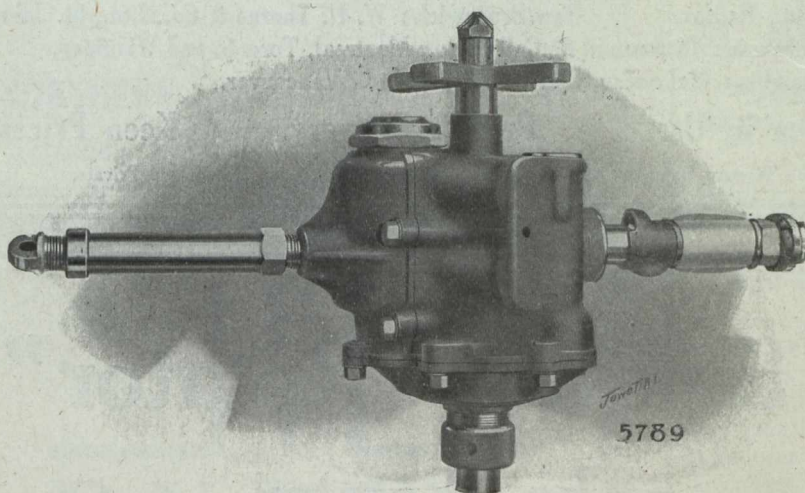

# A CONVENIENT TOOL FOR A GREAT MANY REPAIR JOBS

A PORTABLE pneumatic Metal Drill will save many times its cost on repair and construction work about the mine.

A "LITTLE DAVID" Drill is a most satisfactory tool for this work because of its simplicity and its great pulling power.

It's an easy tool to keep in good order as it has very few parts and these are well made.

Let us send you a catalog showing "LITTLE DAVID" construction and range of sizes.

---