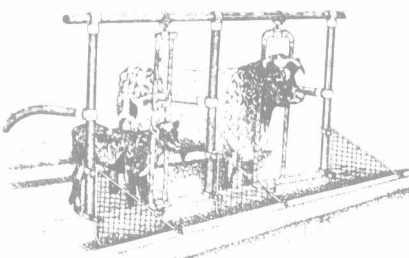

THE SUPERIOR, the only Stallion that you can adjust to fit from your smallest calf to your largest export stallion.

STABLE YOUR CATTLE THE SUPERIOR WAY

By doing so you will give them the greatest advantage in producing the maximum of the highest priced product. With SUPERIOR equipment you will have the greatest possible SANITATION, COMFORT, CONVENIENCE and DURABILITY in stable construction for very little expense.

If building or remodeling, write for our free book before you decide on your equipment. Drop us a card today. Agents wanted.

The Superior Barn Equipment Co.
Fergus, Canada

WHITE STAR DOMINION LARGEST STEAMERS FROM CANADA

MONTREAL—QUEBEC LIVERPOOL
SAILINGS EVERY SATURDAY by the "LAURENTIC" & "MEGANTIC"
Fitted with every up-to-date device for comfort and safety. Elevators. Orchestra carried.
"TEUTONIC" & "CANADA"
One Class Cabin (11) $50 and $55
Third class passengers berthed in closed rooms only
THE ST. LAWRENCE IS THE SHORTEST ROUTE TO EUROPE ONLY 4 DAYS AT SEA

For further particulars apply to local agents or Coy.'s Office, Montreal, or Toronto

TOWERS FISH BRAND REFLEX SLICKER

THE SERVICE COAT THAT KEEPS OUT ALL THE RAIN

Even the front of this Slicker is WATERPROOF. See our patent REFLEX EDGES, out of sight when coat is buttoned, that guide every drop down and off. Another proof of

FISH BRAND QUALITY
SOLD EVERYWHERE
SATISFACTION GUARANTEED.
TOWER CANADIAN LIMITED
TORONTO.

AGENTS 100% PROFIT

NEW ADJUSTABLE HALTER—All metal parts. Outwears ordinary leather halter and retails for less. Fits any horse or cow. Adjustable to any size head. Cannot slip off. The harder the pull, the tighter the halter is drawn. Every horse or cattle owner buys. BIG MONEY MAKER. SALES EASY. BIG DEMAND. Write today for Free Sample to workers.

THOMAS HALTER CO. 65-1-11 Barny St. Dayton, O.

When writing mention Advocate