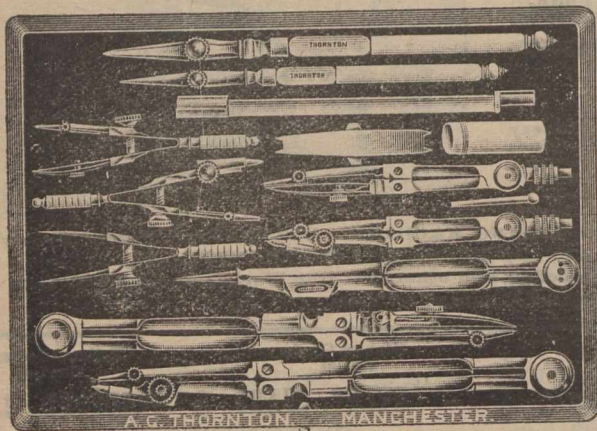

DRAWING AND SURVEYING INSTRUMENTS, ETC.

English Make - The Latest, Best and Cheapest.

The Ideal Cases.

No. 5148. This Set in Electrum. Best Quality, with Needle Points and Double Joints, in Morocco flat Pocket Case, complete.

The most practical and serviceable Case, as also the cheapest for the quality ever offered. Compasses 6 in., and other instruments in proportionate sizes.

No. 5149. Same Set in Square Polished Walnut Case, with lock and key. Complete and extra, 4 1/4 inch. Jointed Drawing Pen.

My special Cases of English Drawing Instruments range from 8/6 to £20. All made in my own factory, and the bulk are quite different to what are sold by any other maker or dealer in the Trade.

Loose Drawing Instruments of every description.