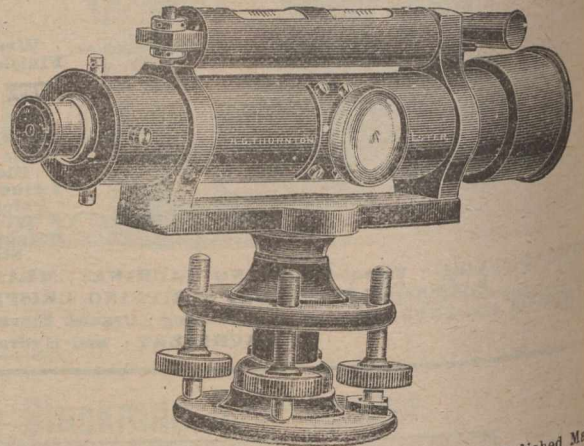

No. 5132. The Standard Level.

English make, 12 in. Telescope. Improved Pattern with Polished Mahogany Case and Tripod. Complete £8 10s., as illustrated.

No. 3637. The Desideratum Level, 12 in. Telescope, with Case and Tripod. Complete £4 17s. 6d.

Theodolites and Levels, Staves, Chains Tapes, Rods, &c. For particulars see Illustrated Catalogue, post free.

Repairs with promptitude and at moderate charges.

TRACING PAPERS AND CLOTHS.

As also Drawing Papers, every kind and quality. My specialities in above form a series of the very best and cheapest to be had. Samples and Prices post free.

Photo Materials for Copying Tracings, every process. New Papers, Frames, Baths, &c.

JUST PUBLISHED. POST FREE.—New and enlarged edition of Catalogue, 208 P.P., with Coloured Illustrations, giving full details and prices of all Specialities and Improvements to date.

CONTRACTOR TO
HER MAJESTY'S
GOVERNMENT.

TELEGRAMS:
DRAWING—MANCHESTER.

A. G. THORNTON,

Practical Manufacturer. Exclusively Trading in this Branch.

99 St. Mary's Street, - MANCHESTER, ENG.

CONSUMERS CORDAGE COMPANY

MANUFACTURERS OF

Cordage and Binder Twine

Limited.

OF EVERY DESCRIPTION.

HEAD OFFICE:

283 St. Patrick Street

MONTREAL.

Telegraphic Address: "Rees, Dundee."

WM. REES & CO., LTD.,

The Dundee Tin and Sheet Metal Works
DUNDEE, SCOTLAND.

MANUFACTURERS OF Oil Drums, Tapers, Paint & Ink Kegs

Tins for Biscuits, Jams, Coffee, etc., and Confectionery Tins of every description.

Lever-top Tins for Paint, Enamel, Syrups, Soap, &c.; Oil and Varnish Cans; Tin Canisters of every description for Dry Goods.

Quality Guaranteed. Prices on Application.
Contractors for every description of Tin and Sheet Metal Goods.