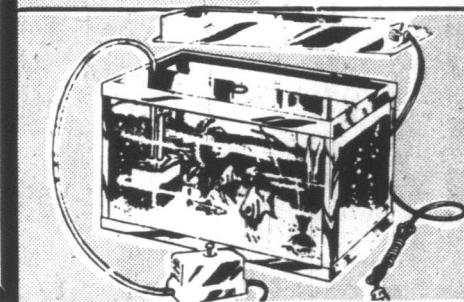

DELUXE BURGER

K mart Opening Special
45¢
THURS. FRI. SAT.

10 OZ. JAR K MART INSTANT COFFEE

THREE DAYS ONLY!
Reg. K mart Price 1.19 Jar
OPENING SPECIAL

OPENING SPECIAL
99¢
JAR

THURS. FRI. SAT.

2.99
THURS. FRI. SAT.

Find a place in your home for one of these lovely scenes. Approx. 22" x 28".

Charge It!

AQUARIUM SPECIAL

A wonderful hobby for any lad! Includes: 5 1/2 gallon, tank 16" x 8" x 10" with a stainless steel canopy, 5 lbs. rainbow gravel and many more items.
Reg. K mart Price 16.97
OPENING SPECIAL
12.97
THURS. FRI. SAT.