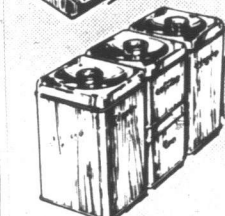

CANISTER SET
Reg. K mart Price 8.47 Set
OPENING SPECIAL
6.57 Set
THURS. FRI. SAT.

Walnut and chrome! Tea, coffee, flour, sugar set.