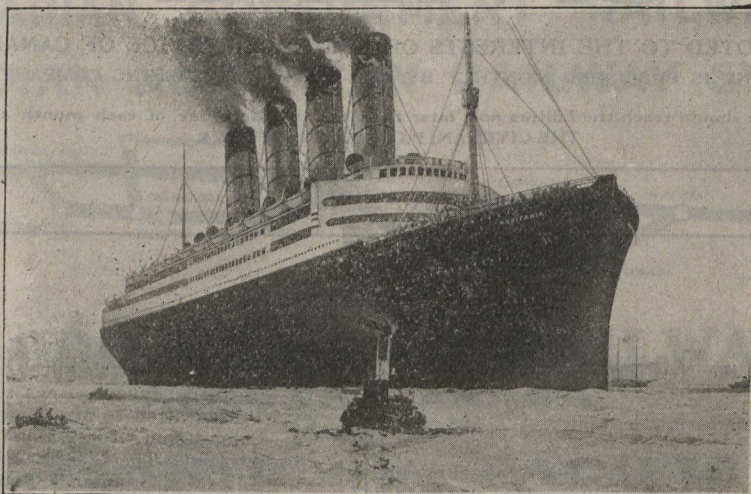

CUNARD LINE

From
Montreal
Quebec
Halifax
Portland
Boston
New York

To
London
Bristol
Liverpool
Southampton
and
Mediterranean
Ports

THE ROBERT REFORD CO. LIMITED

MONTREAL QUEBEC ST. JOHN, N.B. TORONTO PORTLAND, ME. HALIFAX, N.S.

THE CUNARD STEAM SHIP COMPANY, Limited

New York Boston Chicago Minneapolis Winnipeg Vancouver
Liverpool London Bristol Plymouth Southampton

Anchor-Donaldson Line

GLASGOW SERVICE

From
Montreal
Quebec
St. John,
N.B.
Portland,
Me.

To
Glasgow

THE ROBERT REFORD CO. LIMITED

MONTREAL QUEBEC ST. JOHN, N.B. TORONTO PORTLAND, ME. HALIFAX, N.S.

ANCHOR-DONALDSON LINE - New York, Boston, Chicago, Minneapolis, Winnipeg and Vancouver

ANCHOR-DONALDSON, LIMITED - - GLASGOW