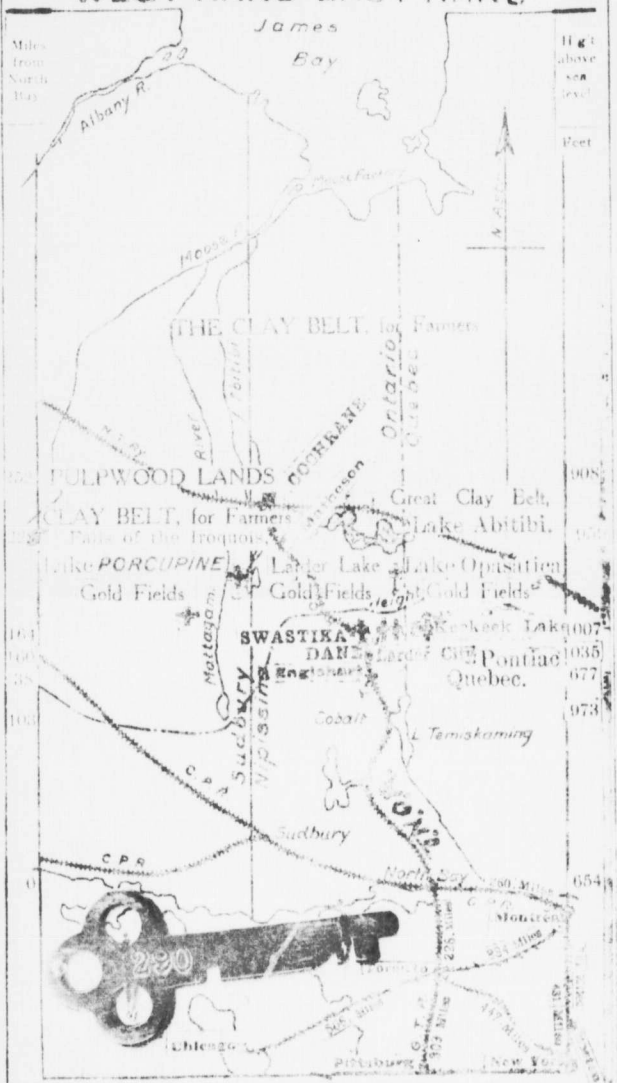

PORCUPINE RAND

WEST RAND EAST RAND

KEY PLAN

showing relative position of the
PORCUPINE-LARDER-PONTIAC
ONTARIO & QUEBEC.
GOLD FIELDS.

IROQUOIS FALLS trains shall start for *Porcupine* *Lake*
DANE stage connections to and from Larder City **Keekeek Lake**
and Lake Opasatica, County of Pontiac, Quebec.