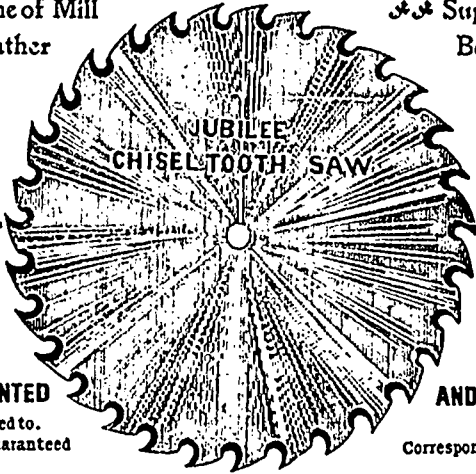

THE JAMES ROBERTSON CO., Limited.

Manufacturers of..... Saws of All Description

A Full Line of Mill
Rubber and Leather
Metal, &c., always

Supplies, including
Belting, Babbit
carried in stock.

Head Office:
144 William St.
MONTREAL

Factories at
MONTREAL,
TORONTO,
and
ST. JOHN, N. B.

ALL OUR SAWS
FULLY WARRANTED
Orders promptly attended to.
Satisfaction Guaranteed

CIRCULAR, GANG
AND MILL SAWS A
SPECIALTY
Correspondence Solicited.

SUPPLIES
OF ALL KINDS