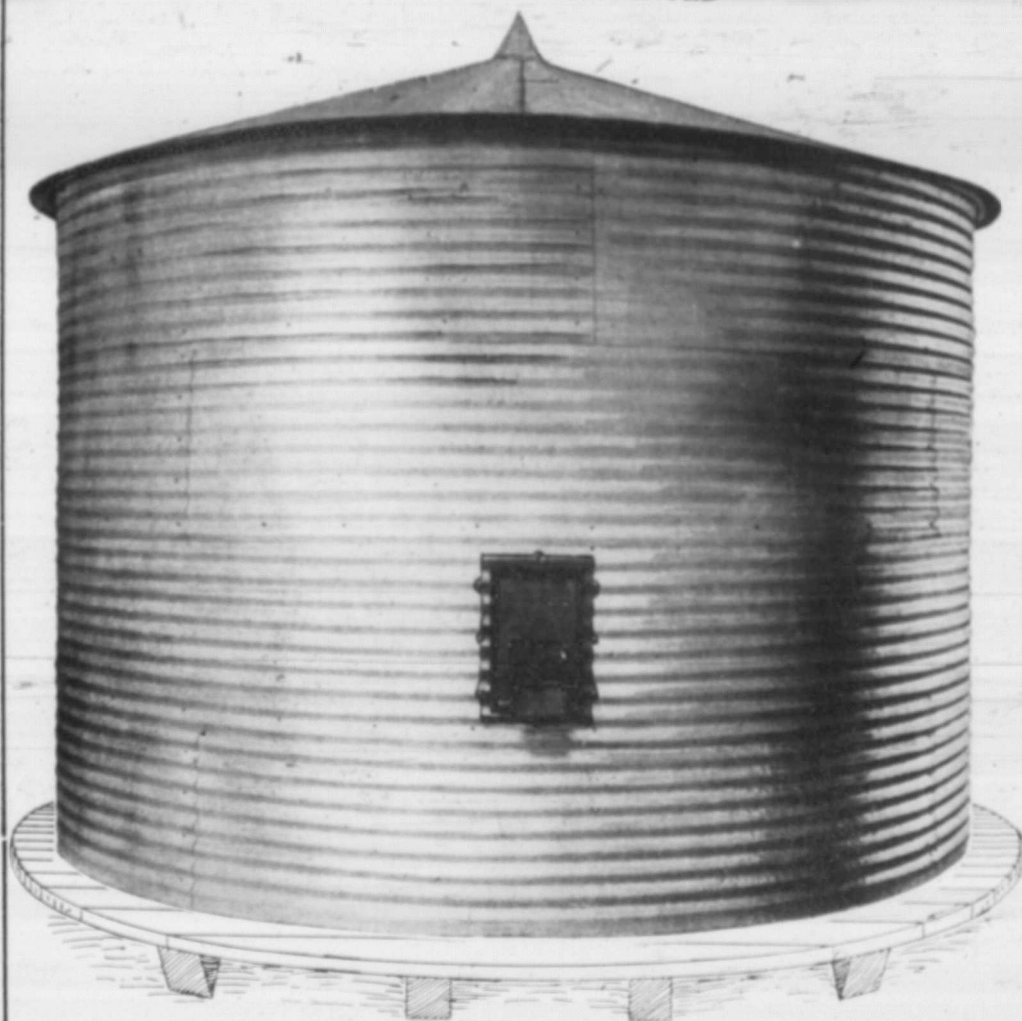

PORTABLE CORRUGATED GRANARY

PATENTED

Our Granary is made of heavy galvanized corrugated steel, and while stronger than the ordinary wooden granary, weighs about one-third as much, making it easy to move.

Then, too, it is fire and lightning proof, nor is there any danger of loss from rodents.

We would be pleased to have you write us for illustrated folder, giving full information

CORRUGATED IRON or "V" CRIMP ROOFING

(Either Painted or Galvanized)

Is the cheapest and Best Lightning and Fire and Water Proof.

The only kind of good Roofing for your

BARNs AND IMPLEMENTS SHEDS

as you can put it directly on the Rafters and Studding saving sheeting lumber.