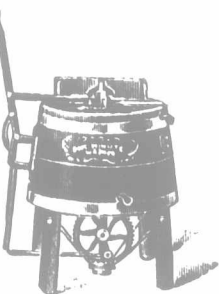

One Minute Washer

Best Machine Made—Easy to Operate
Washes Clean—Moderate in Price

Write to-day for Catalogue

ONE MINUTE WASHER COMPANY, Toronto