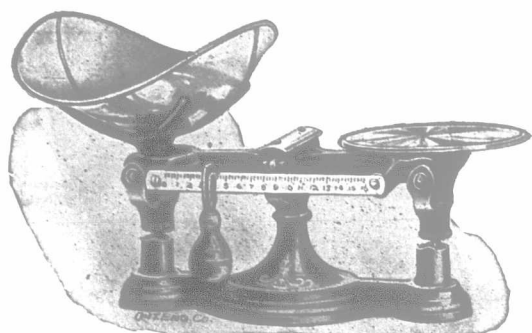

4-lb. and 10-lb. Even-Balance Scale

With Brass Side Beam

Government Certificate accompanies each scale. Delivered at your nearest Express Office in Ontario.

4-lb.....$3.10
10-lb..... 4.00

ORDER TO-DAY

Aylmer Veterinary Pump

No farmer or stockman can afford to be without one—it being all brass and lasts a lifetime. Price $5.00, complete with hose and nozzle, delivered at your nearest Express Office. WRITE US TO-DAY.