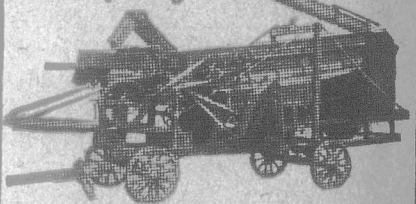

The Wonderful—Light-Running Gilson Thresher

"Goes like Sixty"