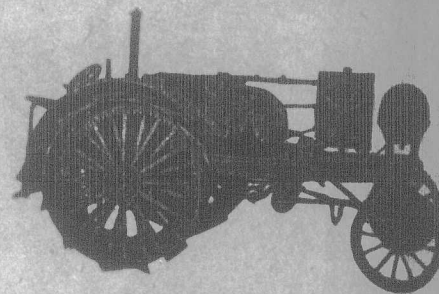

Tractors and Threshers

WATERLOO BOY
The Simplest, most Accessible, most Powerful 3-Plow Tractor on the market. Suitable for hauling 3 Plows, Threshing, Silo Filling and General Farm Work.