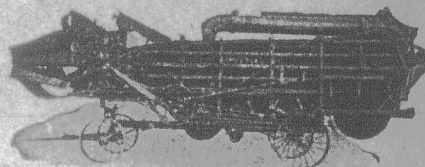

Individual Farmers' Threshers, suitable size to be driven by small Tractors and Gasoline Engines. Do your own threshing. Keep your farm clean and save expense. Write for free catalogue, prices and any information wanted.

THE ROBT. BELL ENGINE & THRESHER COMPANY, LIMITED
Seaforth, Ont.
Also Steam Tractors, and large sized Threshers.