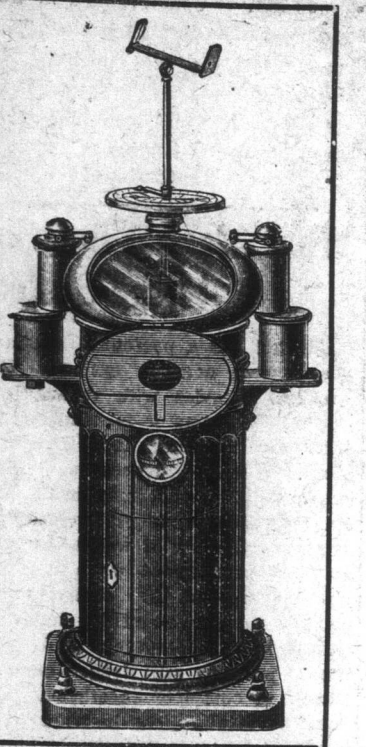

WEATHER FORECAST.
TORONTO, Noon. — Moderate west winds, fine and milder to-day and on Thursday.

The Evening Telegram.

THE PEOPLE'S PAPER goes to the People's Homes. It is the Home which gets the necessities and then the luxuries. You want the home trade, the family's confidence in your goods. The Telegram reaches the People's Homes.

VOLUME XXXIII.

PRICE: ONE CENT.

ST. JOHN'S, NEWFOUNDLAND, WEDNESDAY, APRIL 26, 1911.

$3.00 PER YEAR.

NO. 94

AUCTION SALES!

At the Residence of **MR. G. CLARKE, Power Street,**
THURSDAY NEXT, 27th instant, at 10.30 a.m.

Household Furniture and Effects.

Household Furniture and Effects.

Particulars in Thursday's paper.
P. C. O'DRISCOLL, Auctioneer.
ap26,2fp

FOR SALE!

All that Premises belonging to the Estate of the late **Richard Phippard,**
Situated on the North Side of Water Street and known as **No. 27B,**

JAS. P. BLACKWOOD, Solicitor, or to
P. C. O'DRISCOLL, Auctioneer.
ap26, w, f, t

FOR SALE!

Ten good heavy working HORSES. To be seen at our Stables.
HORWOOD LUMBER CO., LTD.
ap25, 3fp

SCHOONERS for SALE.

From 18 to 35 tons; also,
Cod Traps and Trap Boats,
All in good condition.

For further particulars apply to **M. DROVER, Circular Road,**
ap21, 1m St. John's

ANYONE, anywhere can start a mail order business at home. No canvassing. Be your own boss. Send for free booklet. Tell how. Reference, 21612 Lockport, N.Y. ap26, 1t

WE ARE NOW SHOWING
Complete Lines in
Nautical Instruments

For Foreign and Fishing Trade, suitable for Steam and Sail.
A 1 Patent Logs, Chubb Taffrail Logs, Chubb Rotators, Speed Governors, Log Lines, Box Compasses—all sizes
Tell Tale Compasses,
Spirit Compasses, Brass Binnacles, Life Boat Binnacles and Compasses
Dory and Land Compasses,
Kelvin's Standard Compasses,
Cards for Kelvin's Compasses,
Magnets, Points and Caps for ditto,
Hall Barometers, Ships' Barometers,
Pocket Barometers, Sextants,
Quadrants, Spy Glasses, Binoculars,
Glasses, Parallel Rulers, Dividers,
Ships Clocks—striking eight bells,
Engine Room Clocks,
Dioptric Lens for Masthead, Port,
Starboard, Anchor & Stern Lights,
Tubes and Sinks for all sizes,
Sounding Machines, for Kelvin
Deck and Port Lights—all sizes,
Compasses adjusted in Iron Ships.
All kinds of Compass Cards in Stock.
Chronometers for sale or hire,

JOSEPH ROPER, Water St.
ap19, eod, 1t

Libby's Food Products
Pork and Beans
WITH TOMATO SAUCE

Cooked through and through. They are all selected hand-picked beans with a splendid tomato sauce. If you want the best ask your grocer for Libby's Pork and Beans.
Libby, McNeill & Libby