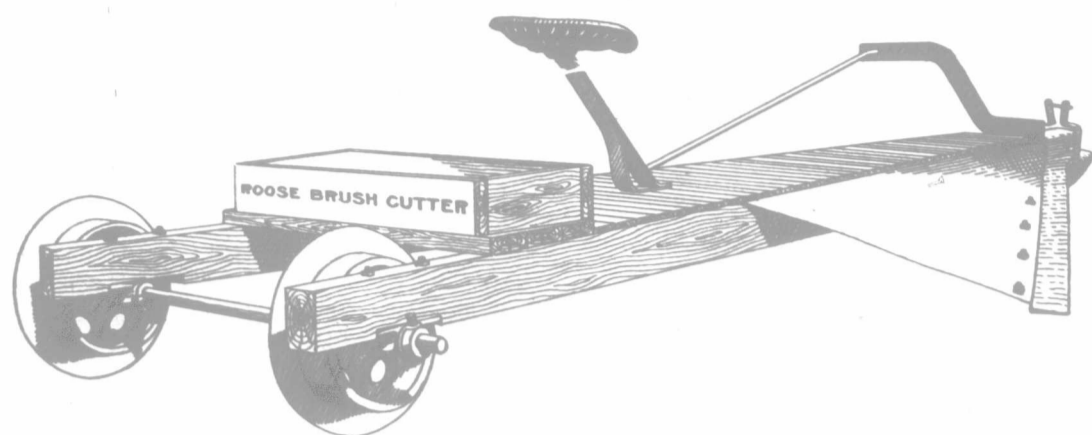

ROOSE BRUSH CUTTER

The greatest boon to the farmers of the West since the invention of the binder. Cuts from five to twenty-five acres of brush per day. Requires only three horses to cut the heaviest willow, and cuts close to the ground, leaving it so that a mower or plow can be used afterwards. Takes the place of forty men cutting by hand and does the work ten times better.

Wood Pump Heads fitted for **\$5.00** each.
1 1/4 in. and 1 1/2 in. Iron Pipe

Our own Patent Frost-proof Force Pump will go into a 5 inch well. Packing box below frost. We fit these pumps to any depth of well. Our pumps are well known to be the best and are made in Winnipeg. Phone 6596