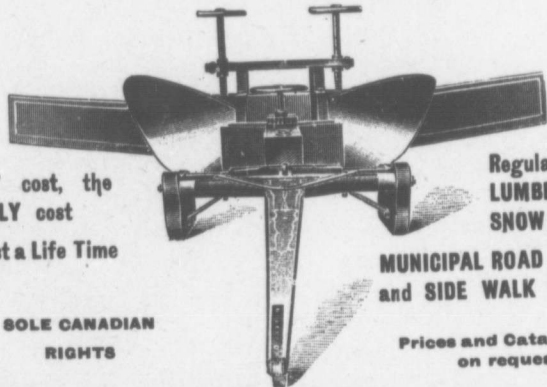

Built of selected White Oak, Steel, and specially prepared Cast Iron.  
Heavy and very strong.

"First" cost, the  
ONLY cost  
They Last a Life Time

SOLE CANADIAN  
RIGHTS

Regular  
LUMBERMAN'S  
SNOW PLOUGHS