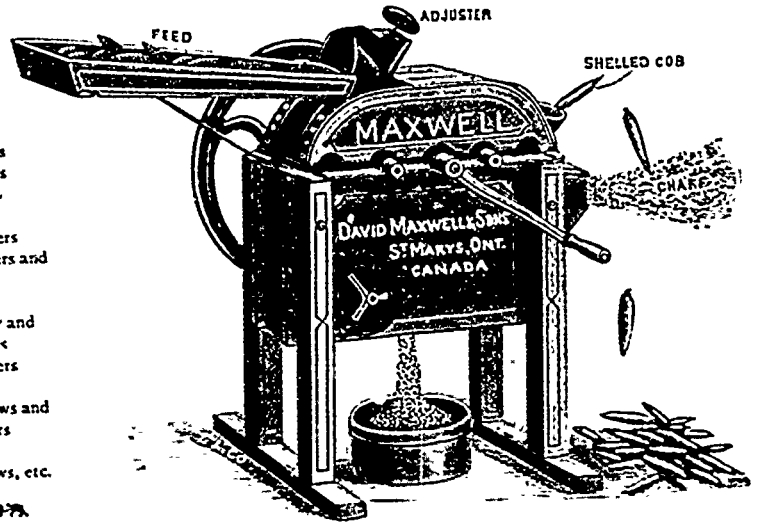

For full particulars address

ESTATE OF JOHN BATTLE,
THOROLD, ONTARIO

David Maxwell & Sons

ST. MARYS, ONT., CAN.

Manufacturers of

High Grade Farm Implements

- Binders
- Reapers
- Mowers
- Hay Rakes
- Hay Loaders
- Hay Tedders
- Disc Harrow
- Scufflers
- Turnip Sowers
- Turnip Slicers and Pulpers
- Cider Mills
- Hand Straw and Corn Cutters
- Lawn Mowers
- Churns
- Wheelbarrows and Corn Shellers
- Iron Jacks
- Riding Plows, etc.