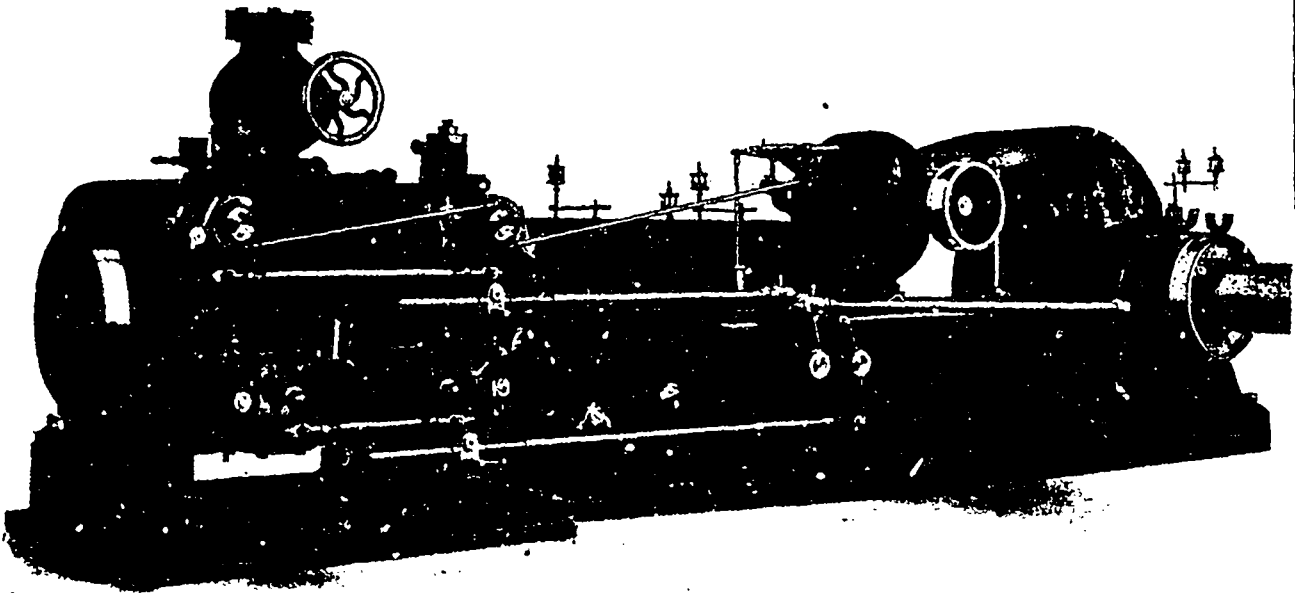

We Build Steam Engines to meet all Requirements

Heavy Duty GOLDIE CORLISS for belted
or direct connection.

GOLDIE CORLISS Girder Frame Engines
WHEELOCK Slow Speed Engines.

IDEAL High Speed Engines, Side Crank
and Centre Crank, for belted or direct
connection.