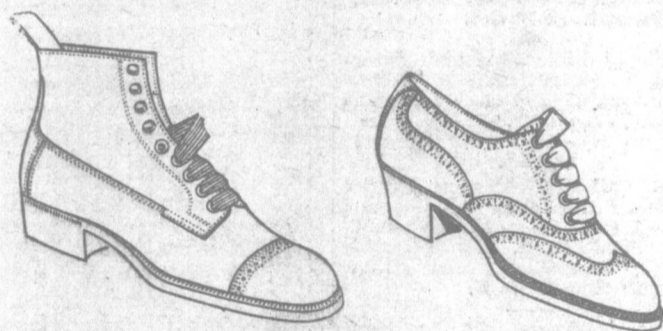

Onions

Special Price for Quantities

George Neal

Limited.

Beck's Cove

Water St. East.

SOLE LEATHER

To-day at Lowest Prices

American SOLE LEATHER

Clean, Smooth, Well Trimmed, Fancy Stock

Sides average 11 to 13 lbs. each

F. McNamara

PHONE 393 QUEEN STREET

GUARANTEED SUITES.

We are able to guarantee our suites because we use only the best English materials through-out. Curled Hair, which we use exclusively, is the only material possessing the three necessary qualifications for Stuffing: Resiliency, Cleanliness and Durability. It costs more, but is most economical in the end.

We carry a full line of Velours, Velvets and Tapestries, and invite inspection.

A. M. Penman Co. Duckworth Street Opp. Crosbie Hotel

Nfld. Government Railway.

CROSS-COUNTRY PASSENGER TRAIN SERVICE.

Express train to-morrow (Sunday) is cancelled. Regular express will leave St. John's Depot 1 p.m. Tuesday making connection with S.S. Kyle for foreign points.

Nfld. Government Railway.

CANADIAN NATIONAL RAILWAY

FROM COAST TO COAST. TRAVEL BY NATIONAL LINES—2 ALL STEEL TRAINS—FROM HALIFAX TO MONTREAL. "OCEAN LIMITED" (Daily). "MARITIME EXPRESS" (Daily except Sunday). Connecting at Montreal with "CONTINENTAL LIMITED". Leaving Bonaventure Station at 10:00 p.m. for Ottawa, New Bay, Winnipeg, Edmonton, Saskatoon and Vancouver. For Fares, Reservations, etc., apply to R. H. WEBSTER, General Agent.

K Famous English Footwear

Ladies and Gentlemen, secure a pair of this wonderful "K" Brand Shoes, and

Solve Your Shoe Troubles for at least a year.

In stock Ladies and Gentlemen's Black and Tan Brogues; also Gentlemen's Black and Tan Boots in assorted Leathers.

F. SMALLWOOD, THE HOME OF GOOD SHOES 218 & 220 Water Street, St. John's.

Special: $10 Per Year

For Dry Goods and Grocery Clerks; for Collectors, Stenographers and Office Employees of all kinds—We have an Accident Policy that pays for all disability through injury of any kind, without a time limit—a week—a month—a year.

WE PAY WEEKLY BENEFIT OF $20.00. ($1,000 for loss of limb or life)

ONLY $10.00 ANNUALLY.

U.S. FIDELITY & GUARANTY COY. J. J. LACEY, Nfld. GENERAL AGENT.

You be the Judge!

It's strictly up to you to say whether our Tailored-to-Measure Clothes are any better than any other Clothes.

We believe they are, and must prove it to you before you will want to buy; and we believe we can prove it, as we are doing it every day to men of good taste and good judgment in Clothes buying.

Here is your trial order: We make Trousers from $7.00 up. Suits from $35.00 up.

E. D. SPURRELL 365 Water Street St. John's. WM. SPURRELL 210 Duckworth St. Branch: Grand Falls.

Have us send you samples and measuring forms if out of town.

Whole Wheat Bread

This Bread is made from Pure Wheat with not an ingredient taken out.

"WHOLE WHEAT BREAD" has been recommended by doctors for its nutritious qualities, particularly for invalids.

We hear a lot of talk now-a-days about vitamins, but no better body-building food can be obtained than "WHOLE WHEAT BREAD."

You can get it at any store. Be sure when you are getting your next loaf, to ask for "WHOLE WHEAT BREAD," or, as it is often called "WALSH'S WHOLE WHEAT BREAD."

Notice to Outport Customers:—Mail orders given special attention.

Central Bakery

CENTRAL STREET.

RING UP 587

To-Day or Saturday for

TURKEYS or CHICKEN

W. J. MURPHY

RAWLINS' CROSS.

EASTER GIFTS

— IN — CHINA and GLASS.

The very latest from the factories.

THIS WEEK'S SPECIAL:

FANCY CHINA SUGAR DISHES at 49c.

S. RICHARD STEELE, 191 Water St. Phone 1476. Opp Court House.

COAL A. E. HICKMAN CO., Limited. DEALERS IN ALL KINDS OF COAL

IN STOCK: English Screened Household and North Sydney Screened LOWEST MARKET PRICES.

BEST COAL

on the market, at $12.50 per Ton.

This Coal is uniform size, contains no slack and no rock. This is not just Scotch Coal. This is Genuine "BURNSIDE."

Also, North Sydney (Screened) $13.50 per Ton.

Anthracite Coal—all sizes.

A. H. MURRAY & CO., Limited, Coal Office Phone 1867. Beck's Cove.