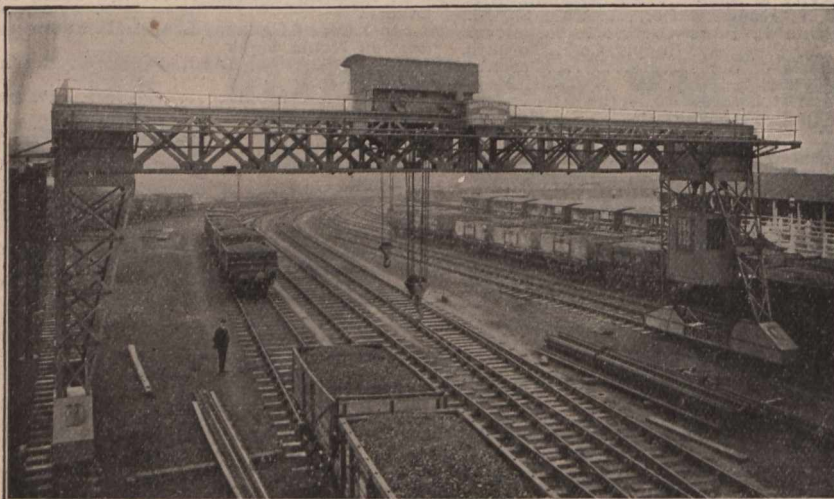

The G. and S. W. Rwy., Albert Harbor Goods Station, Greenock, N.B.
"B. & W." 30 Tons Electric Travelling Goliath Crane, 70 Feet Span

BABCOCK & WILCOX

LIMITED

PATENT

Water Tube Steam Boilers

7,800,000 h.p. Land & } In use or
2,010,000 h.p. Marine } on order