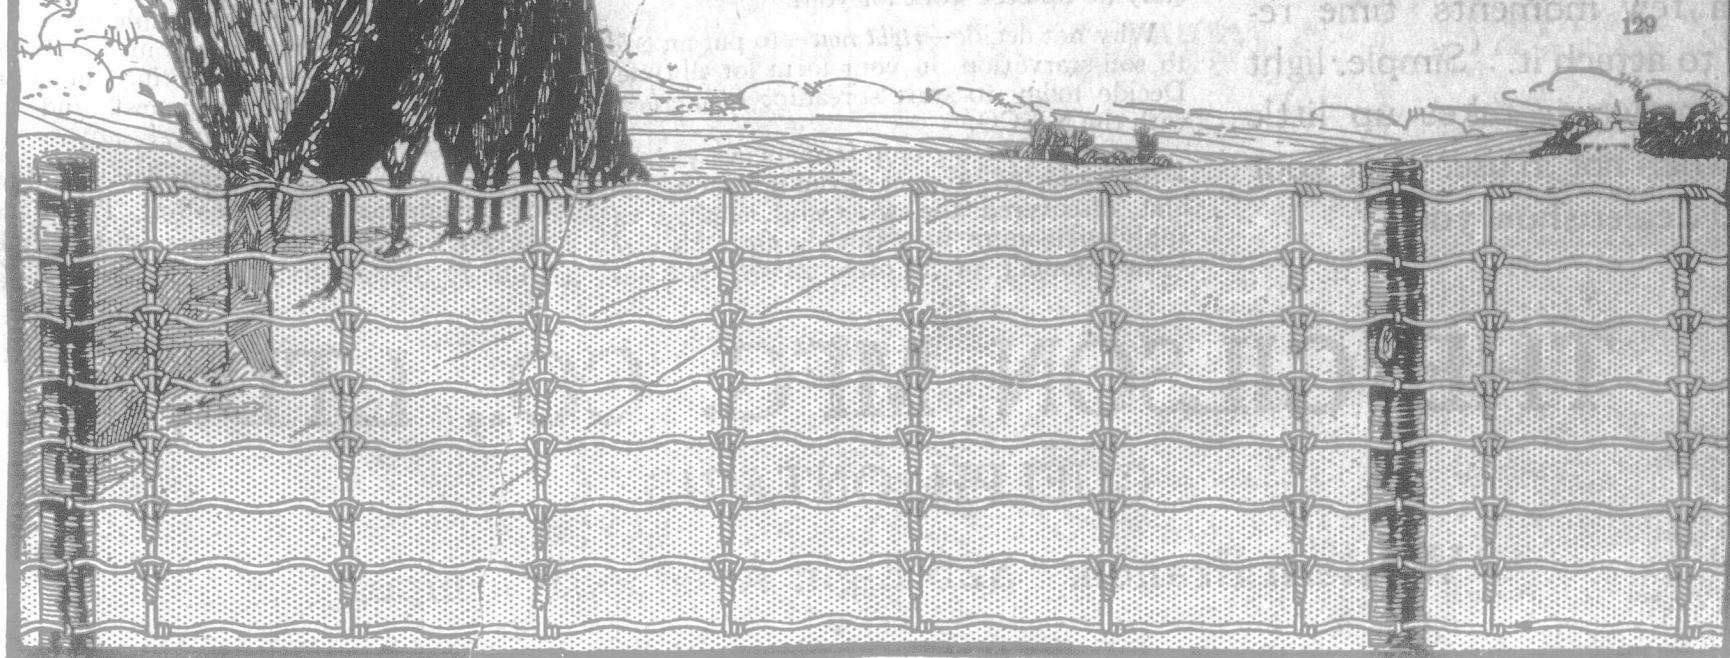

Every year thousands of farms throughout the Dominion are equipped with woven wire fence. The owner of each one of these farms has a story he could tell—the passing of the old snake fence, that sprawled over good farm land; the old stump hedge; annoyances of stray stock and damaged crops—days fraught with knotty fence problems.

Wire Fence came as a great improvement and saving—a saving in temper, time and money. Another improvement, and FROST WOVEN WIRE FENCE, backed by the advantage of low price and long service, came to the front. The farmer gave it a fair chance along with the others, and FROST FENCE

made good. The farmer was satisfied.

The wire of TIGHT-LOCK Fence is tough, strong, heavily galvanized. It is Canadian Made. The tight-lock grips as no other lock does. The stays are straight and evenly spaced; that means a fence easy to stretch. The laterals are unkinked at the lock and have a free, deep wave that holds the fence taught and straight as an arrow on your posts. Eighteen styles standardized from study of farm requirements and convenience.

Your nearest FROST dealer will give you some interesting information about FROST TIGHT-LOCK FENCE. Ask for our new illustrated folder for 1920.

Frost Steel and Wire Co., Limited, Hamilton, Ont.

Manufacturers of Galvanized and Bright Wire, Hay Wire and Bale Ties, Woven Wire, Farm and Ornamental Fences, Galvanized Gates, Manufacturers' Wire Supplies