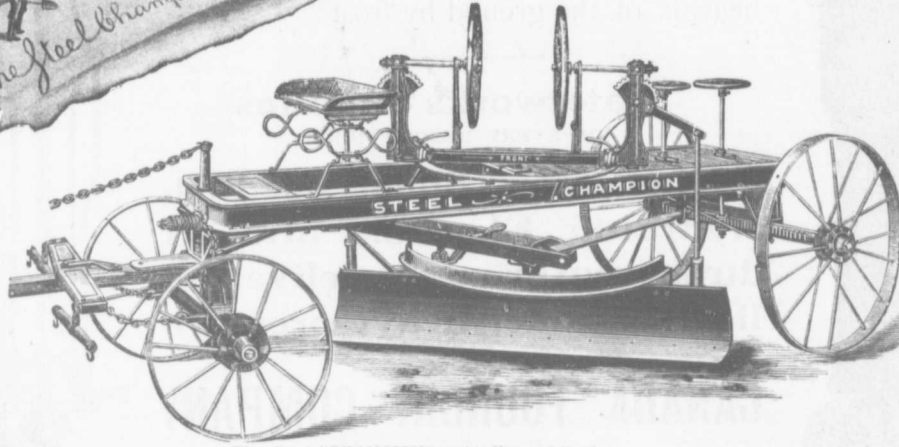

"CHAMPION"

Rock Crushers, Elevators, Revolving Screens, Street Mud Cleaners, Sweepers, Road Graders, Road Rollers, Macadam Spreading Wagons, Road Plows, Portable or Stationary Engines, Wheel and Drag Scrapers, Etc.

The Steel "CHAMPION" is the King of Graders.