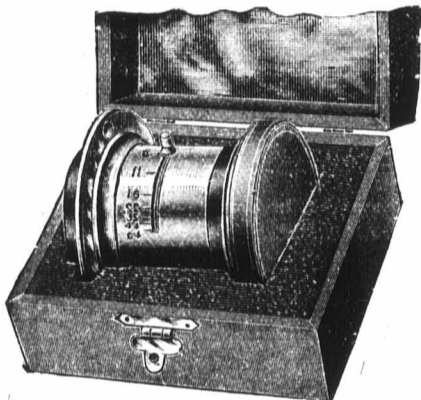

T. G. McCONKEY,
Superintendent of Agencies

HOME OFFICE, TORONTO, ONT.

Established 1875.

**E. SADLER
& SONS**

LENS CAP - - - -
MANUFACTURER

Enlarging Screens, Iso Screens, Lens Cases, Stop Cases, &c., &c.

34 1/2 Great Hampton Street,
BIRMINGHAM, ENGLAND
Special prices to Canadians under the New Tariff.