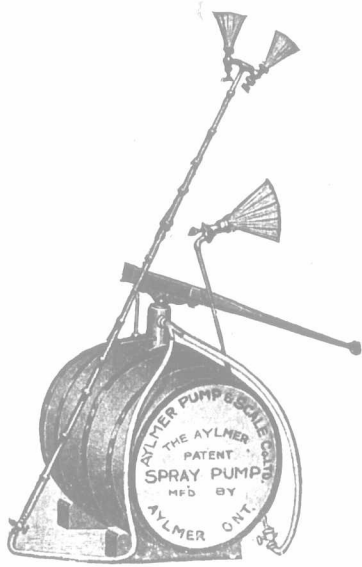

For lined bamboo extension rod, in place of iron extension rod:

Add.....\$1.50
With barrel..... 3.00

SPRAYER NO. 3.—OUTFIT E

Being Outfit A, two lines of hose, ten feet each, with couplings attached, four Bordeaux nozzles, two brass Y's two brass stopcocks, and two eight-foot iron extension rods, without barrel.

Price.....\$22.50
With bamboo extension rods in place of eight-foot iron. Price 25.50
With barrel..... 3.00

Our Catalogue gives full information as to sizes, capacity, equipment, etc. Write us for one. If your dealer can't supply you, your mail orders will receive our prompt attention.