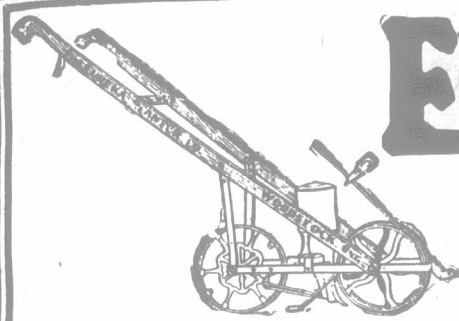

EUREKA

Garden Seed Drill

The Eureka is a light, strong and efficient tool, adapted for sowing any kind of Seed from regular field corn down to the finest onion seed. Will drop in hills from six to thirty-six inches apart, or can be instantly changed to sow in drills. Write for full description, and note the many advantages, such as: Rear Drive Wheel, Eureka Feed System, etc.