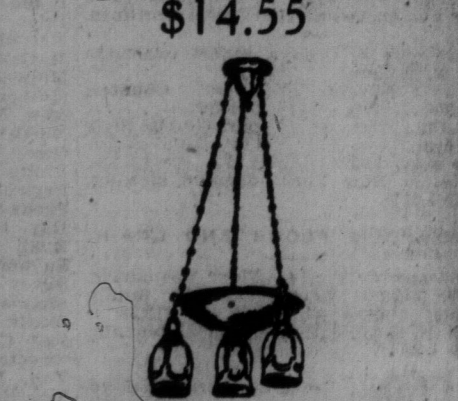

3-Light Fixture $14.55
The arms, which are cast metal, extend down the round surface of the piece almost to the centre, where a finishing knob and ornament complete the scheme. Finnish gold finish. Shades of old ivory glass. August Sale price **14.55**