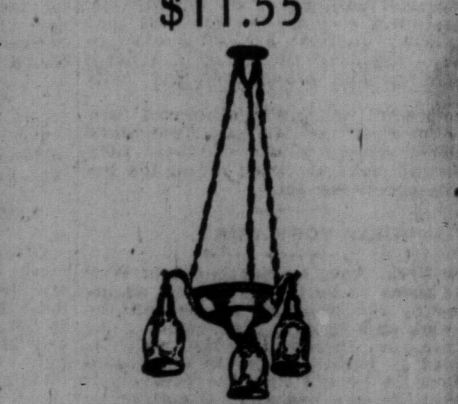

Fixture Specials $11.55

3-Light Pendant $11.55
It was designed and made especially for us by a leading fixture manufacturer. We recommend it for the small and medium size rooms. Brushed brass and black finish with old ivory shades. Special August Sale price **11.55**