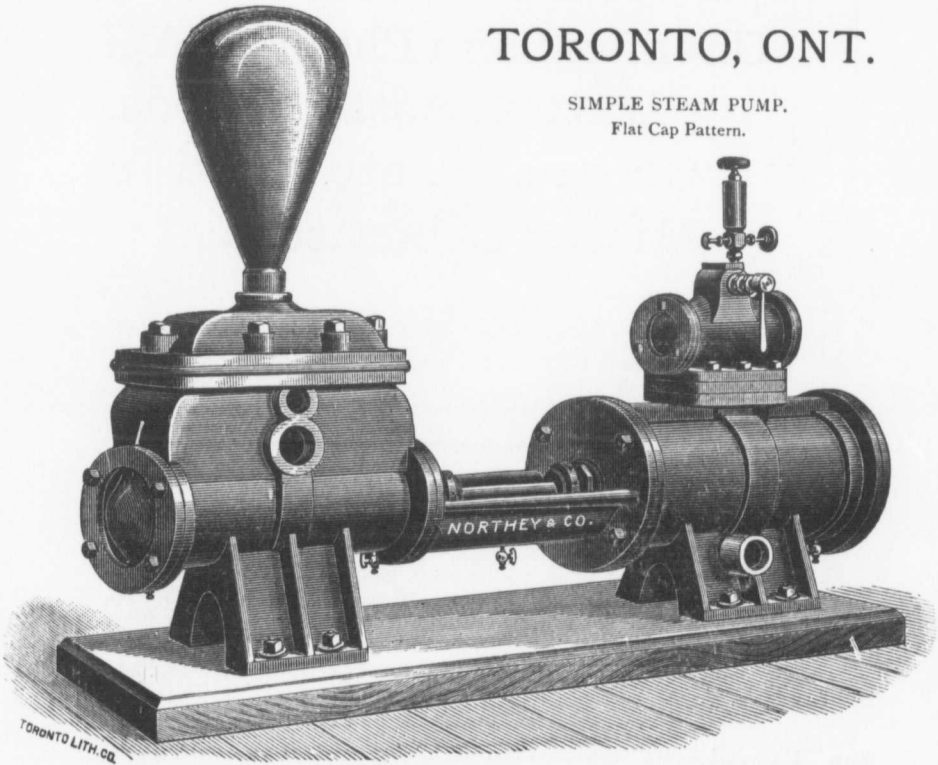

THE CANADIAN MINING MANUAL.

NORTHEY & CO'S Steam Pump Works,

TORONTO, ONT.

SIMPLE STEAM PUMP.
Flat Cap Pattern.

Steam Pumps of the Best and Latest Designs for Mining
Purposes, Boiler Feeding, Fire Protection,
and General Water Supplies, &c.