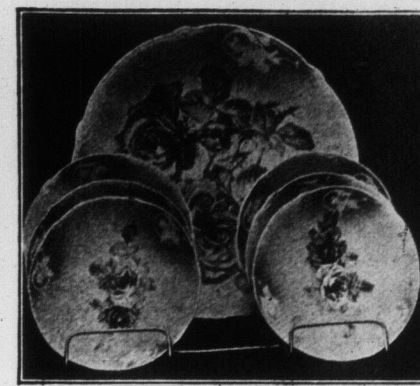

This Berry Set consists of large berry bowl and six saucers. Each piece is of quality china, decorated with a fruit design.

Send us your name today and we will send you the cards to sell. When sold send us the money and we will send you the whole outfit, with all charges prepaid.

HOMER-WARREN CO.
DEPT. 300 TORONTO