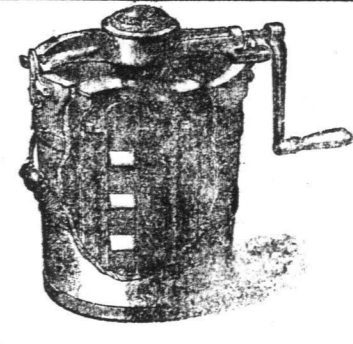

Cypher's Incubators---60, 120 and 220 egg brooders. Chick food, beef scrap, oyster shells, etc. Mann's Green Bone Cutters.

Lawn Mowers.
Woodyatt Lawn Mowers, best made, 12, 14, 16, 18, 20 in.; Starr Mowers, 12, 14, 16 in.

Refrigerators
In all styles.
Prices from \$7.60 to \$120.

Curtain Stretchers.
Adjustable pin and plain, with and without casels. Prices \$1.25 to \$3.00.

Bathroom Fixtures
In great variety. All beautifully nickelled.