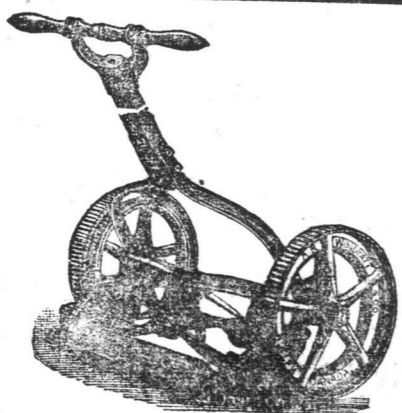

Lawn Mowers.
Woodyatt Lawn Mowers, best made, 12, 14, 16, 18, 20 in.; Starr Mowers, 12, 14, 16 in.