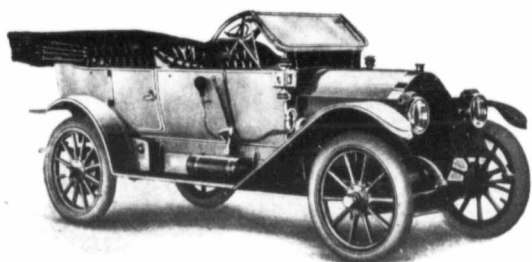

CASE

CASE
FORE - DOOR
Five Passenger
TOURING
CAR

PRICE
\$1750.00

WITH MOHAIR TOP
 AND GLASS WIND SHIELD

\$1850.00

F.O.B. Racine
 Wis.

THE CASE

FORE-DOOR TOURING CAR
IS THE ALL AROUND CAR
CONTAINING THE FAMOUS ENGINE

THIS CAR CONTAINS FEATURES NO OTHER
TOURING CAR POSSESSES. ONE OF THE FEATURES
IS THAT IT IS BUILT STRONGLY FOR COUNTRY WORK

WRITE FOR OUR AUTOMOBILE CATALOG NO. 68 WHICH WE WILL SEND FREE.

OUR OTHER CARS ARE THE