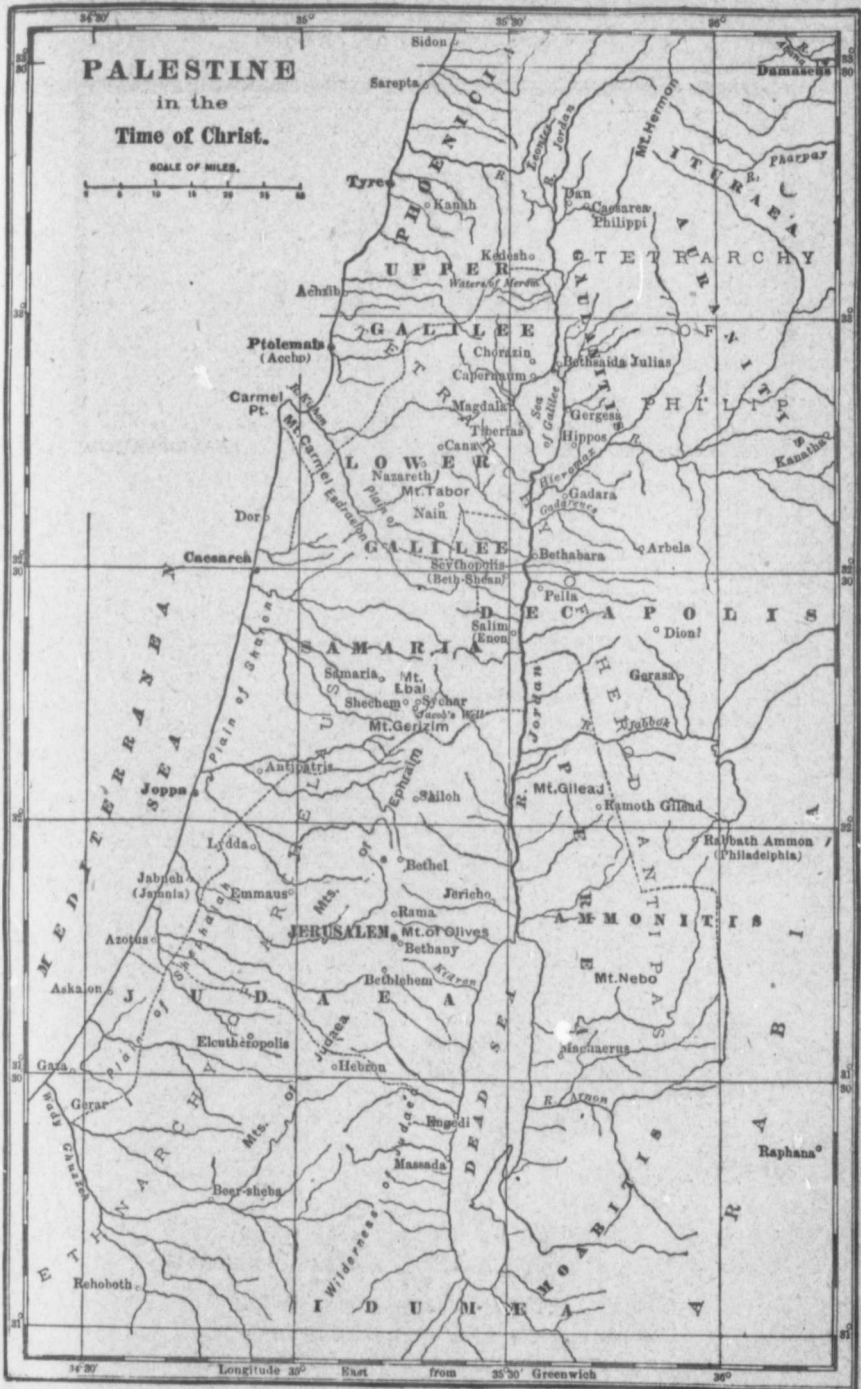

PALESTINE

in the
Time of Christ.

Longitude 35° East from 35° 30' Greenwich 36°