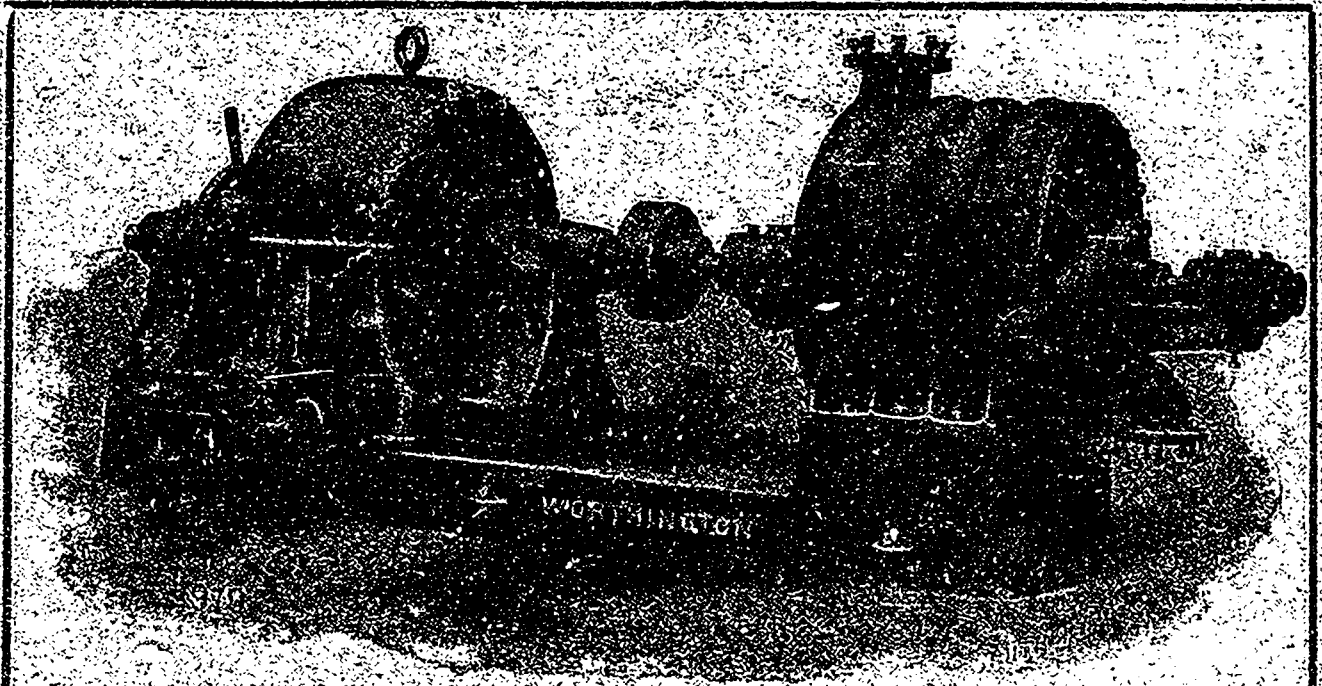

Westinghouse Type "C" Induction Motor Driving Double Punch and Shears

4 Stage Worthington Turbine Pump, Electric Driven

FOR HEADS UP TO 2,000 FEET

The JOHN McDOUGALL CALEDONIAN IRON WORKS CO., Limited

Builders for Canada