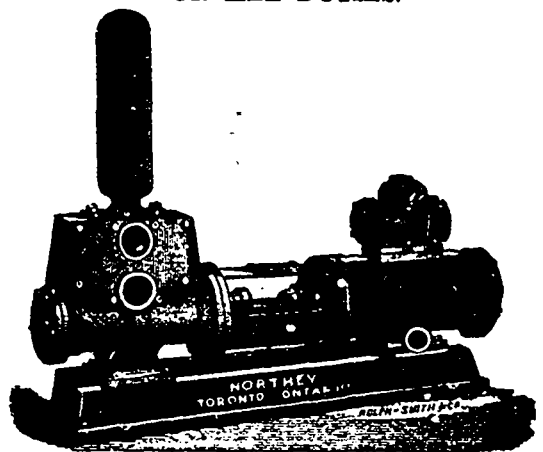

NORTHEY & COMPANY, STEAM PUMPS

FOR ALL DUTIES.

ILLUSTRATED CATALOGUE AND
PRICE LIST ON APPLICATION.

ALL WORK ABSOLUTELY
GUARANTEED.

Combined Steam Fire Pumps and Boiler Feed Pumps for Saw Mills, Etc., a Specialty.

WORKS AND OFFICE:

Corner FRONT and PARLIAMENT Streets, TORONTO.

127

CASTORINE MACHINE OIL
CASTORINE AXLE GREASE

J. K. POST & CO.
LUMBER MERCHANTS
And Shipping Agents.
OSWEGO, N. Y.

E. S. VINDIN,
Commission, Shipping, Forwarding and
General Agent.

LUMBER MERCHANT
Office, Tempest's Block, Port Hope.

24113

117